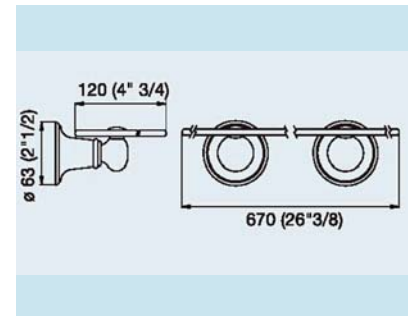

TOULOUSE ACCESSORIES

166/69 Toulouse Robe Hook

160/69 Toulouse Glass Shelf

162/69 Toulouse Towel Ring

167/69 Toulouse Toilet Roll Holder

163/69 Toulouse Towel Bar 12"

168/69 Toulouse Soap Dish

164/69 Toulouse Towel Bar 22"