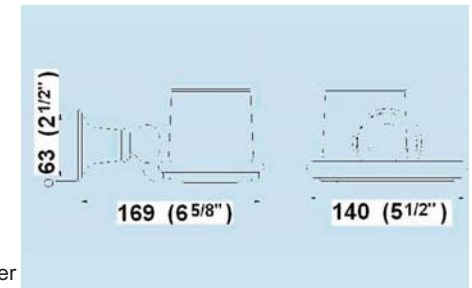

TOULOUSE ACCESSORIES

166/69 Toulouse Robe Hook

160/69 Toulouse Glass Shelf

162/69 Toulouse Towel Ring

167/69 Toulouse Toilet Roll Holder

163/69 Toulouse Towel Bar 12"

168/69 Toulouse Soap Dish

164/69 Toulouse Towel Bar 22"