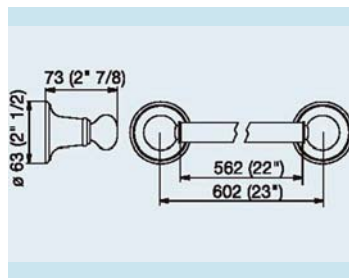

TOULOUSE ACCESSORIES

166/69 Toulouse Robe Hook

160/69 Toulouse Glass Shelf

162/69 Toulouse Towel Ring

167/69 Toulouse Toilet Roll Holder

163/69 Toulouse Towel Bar 12"

168/69 Toulouse Soap Dish

164/69 Toulouse Towel Bar 22"