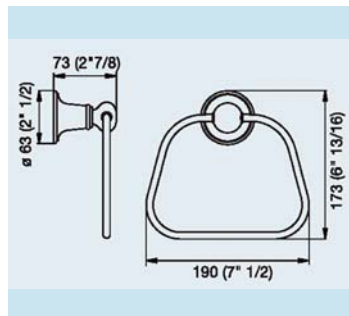

TOULOUSE ACCESSORIES

166/69 Toulouse Robe Hook

160/69 Toulouse Glass Shelf

162/69 Toulouse Towel Ring

167/69 Toulouse Toilet Roll Holder

163/69 Toulouse Towel Bar 12"

168/69 Toulouse Soap Dish

164/69 Toulouse Towel Bar 22"