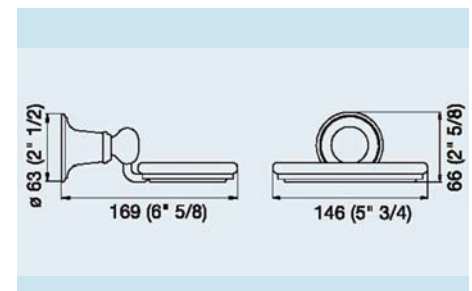

TOULOUSE ACCESSORIES

166/69 Toulouse Robe Hook

160/69 Toulouse Glass Shelf

162/69 Toulouse Towel Ring

167/69 Toulouse Toilet Roll Holder

163/69 Toulouse Towel Bar 12"

168/69 Toulouse Soap Dish

164/69 Toulouse Towel Bar 22"