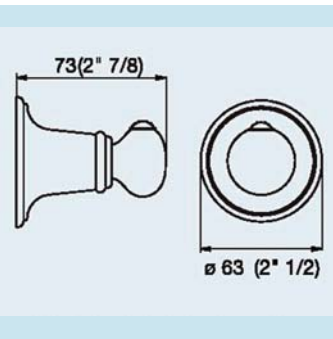

TOULOUSE ACCESSORIES

166/69 Toulouse Robe Hook

160/69 Toulouse Glass Shelf

162/69 Toulouse Towel Ring

167/69 Toulouse Toilet Roll Holder

163/69 Toulouse Towel Bar 12"

168/69 Toulouse Soap Dish

164/69 Toulouse Towel Bar 22"