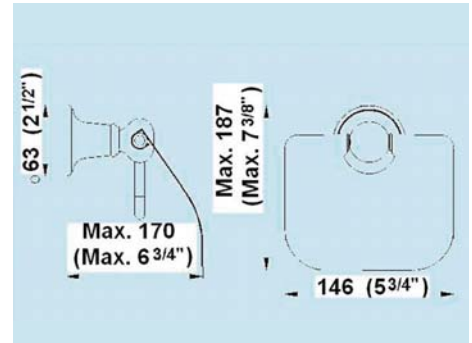

TOULOUSE ACCESSORIES

166/69 Toulouse Robe Hook

160/69 Toulouse Glass Shelf

162/69 Toulouse Towel Ring

167/69 Toulouse Toilet Roll Holder

163/69 Toulouse Towel Bar 12"

168/69 Toulouse Soap Dish

164/69 Toulouse Towel Bar 22"