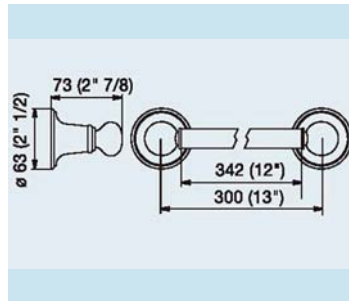

TOULOUSE ACCESSORIES

166/69 Toulouse Robe Hook

160/69 Toulouse Glass Shelf

162/69 Toulouse Towel Ring

167/69 Toulouse Toilet Roll Holder

163/69 Toulouse Towel Bar 12"

168/69 Toulouse Soap Dish

164/69 Toulouse Towel Bar 22"