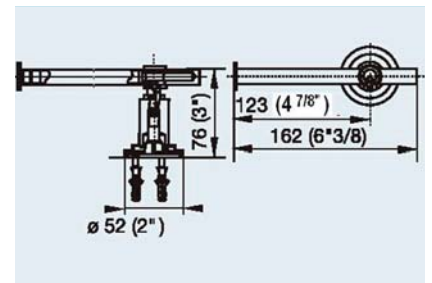

# TEMPLE ACCESSORIES

162/87 Temple Towel Ring

160/87 Temple Glass Shelf

163/87 Temple Towel Bar

164/87 Temple Towel Bar

166/87 Temple Robe Hook

167/87 Temple Toilet Roll Holder

168/87 Temple Soap Dish