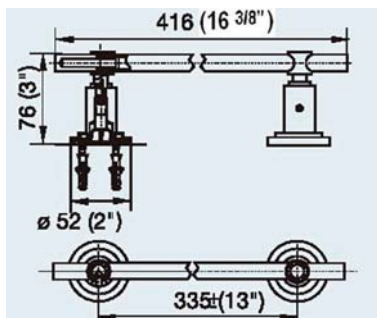

# TEMPLE ACCESSORIES

162/87 Temple Towel Ring

160/87 Temple Glass Shelf

163/87 Temple Towel Bar

164/87 Temple Towel Bar

166/87 Temple Robe Hook

167/87 Temple Toilet Roll Holder

168/87 Temple Soap Dish