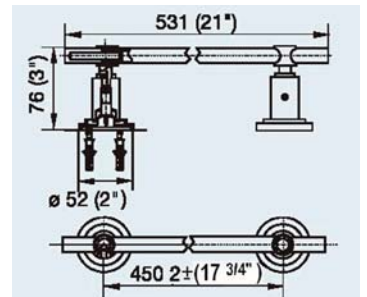

# TEMPLE ACCESSORIES

162/87 Temple Towel Ring

160/87 Temple Glass Shelf

163/87 Temple Towel Bar

164/87 Temple Towel Bar

166/87 Temple Robe Hook

167/87 Temple Toilet Roll Holder

168/87 Temple Soap Dish