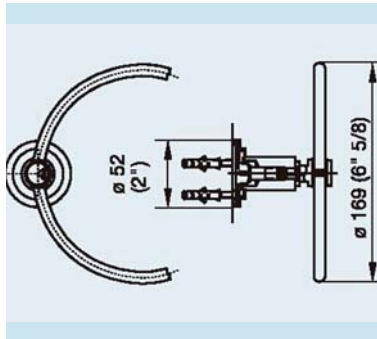

# TEMPLE ACCESSORIES

162/87 Temple Towel Ring

160/87 Temple Glass Shelf

163/87 Temple Towel Bar

164/87 Temple Towel Bar

166/87 Temple Robe Hook

167/87 Temple Toilet Roll Holder

168/87 Temple Soap Dish