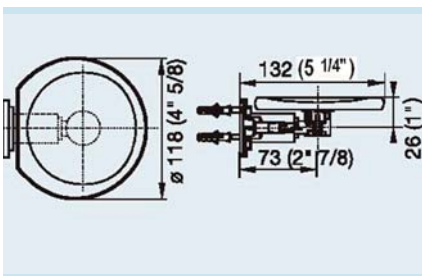

169/87 Temple Tumbler Holder