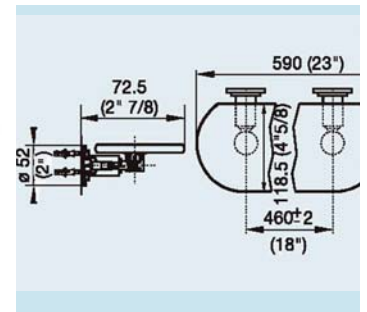

# TEMPLE ACCESSORIES

162/87 Temple Towel Ring

160/87 Temple Glass Shelf

163/87 Temple Towel Bar

164/87 Temple Towel Bar

166/87 Temple Robe Hook

167/87 Temple Toilet Roll Holder

168/87 Temple Soap Dish