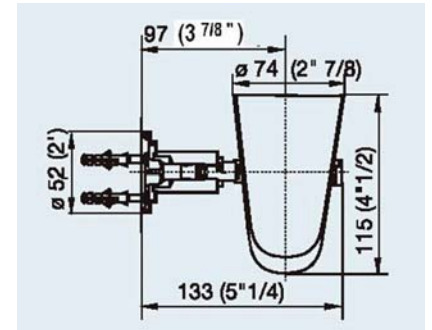

1. **Cleaning and Care Instructions:**
2. We recommend you wipe your accessories dry after every use. This will prevent accumulation of mineral deposits left when water evaporates. Use a soft cloth for wiping all surfaces. Avoid harsh and abrasive cleaners on all surfaces. Use only a soft, damp cloth with mild liquid soap to clean the finished surfaces of all accessories, including coated polished brass, gold, brushed nickel, etc. Painted and plated surfaces alike, should be coated regularly with a thin protective film.
   - Non-abrasive liquid car wax is recommended.

Finishes

CR Chrome

PE Brushed Nickel