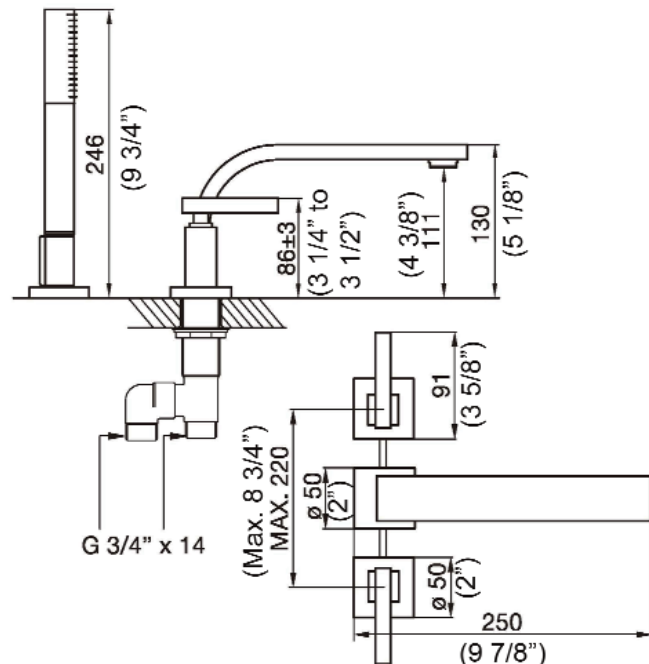

Dimensions and specifications subject to change without notice.