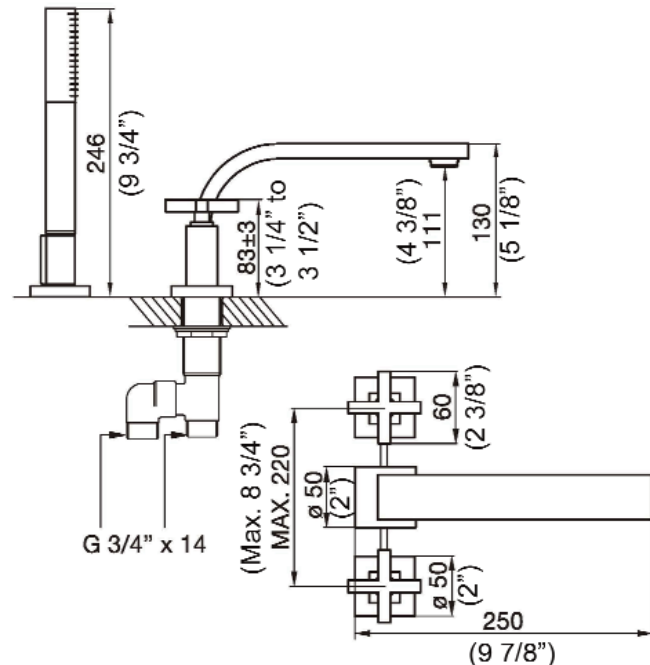

Dimensions and specifications subject to change without notice.