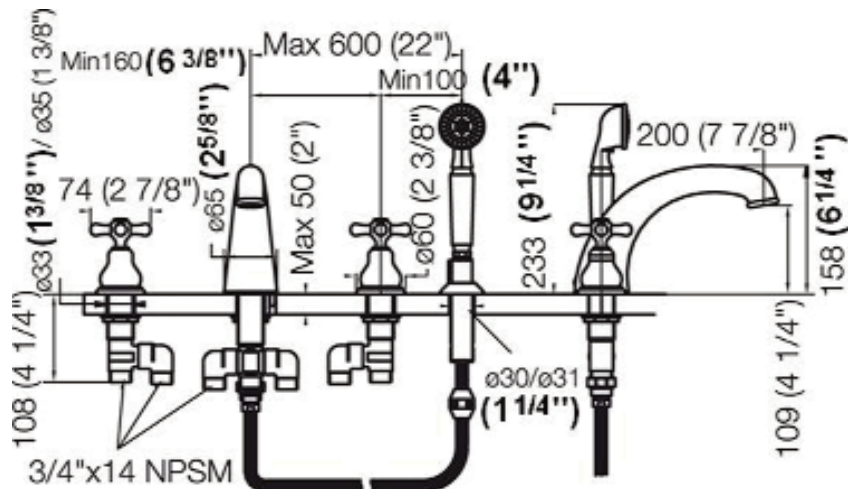

Dimensions and specifications subject to change without notice.