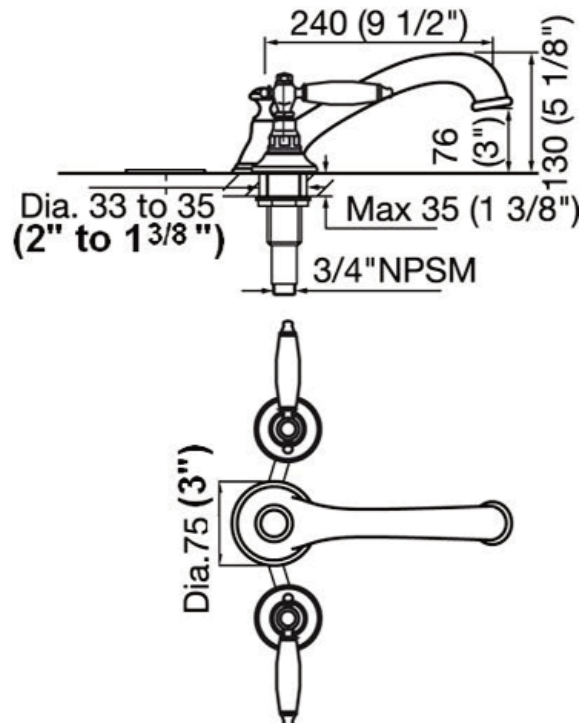

# VERMONT ROMAN TUB FAUCET

Cat. No.  
U210/83L

## Roman Tub Faucet

Height of spout: 5 1/8"  
Spout reach: 9 1/2"  
Holes to drill in countertop: 1 1/4"

**Cleaning and Care Instructions:**

- We recommend you wipe your faucets dry after every use. This will prevent accumulation of mineral deposits left when water evaporates. Use a soft cloth for wiping all surfaces.
- Avoid harsh and abrasive cleaners on all faucet surfaces. Use only a soft, damp cloth with mild liquid soap to clean the finished surfaces of all faucets, including coated polished brass, gold, brushed nickel, etc.
- Painted and plated surfaces alike, should be coated regularly with a thin protective film. Non-abrasive liquid car wax is recommended.

## Features

- ▶ All brass construction
- ▶ 3/4" Rough in valves
- ▶ Ceramic quarter turn disc cartridges
- ▶ Includes 2 flexible water lines 3/4"
- ▶ Also available with hand shower (213/83L)
- ▶ 25 year limited warranty on mechanical components
- ▶ 7 year warranty on finishes

## Finishes

- CR** Chrome
- QL** Polished Nickel

**Compliance Certification:**  
Meets or exceeds the following specifications:  
ASME A112.18.1-2003

Dimensions and specifications subject to change without notice.