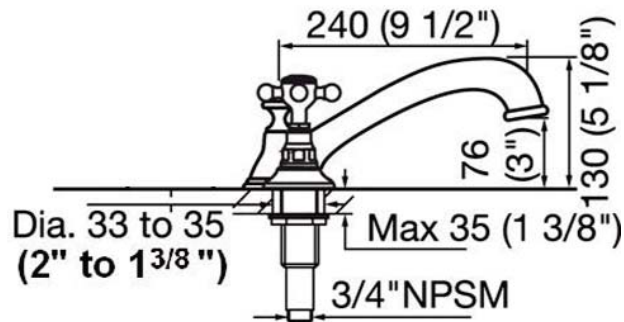

VERMONT ROMAN TUB FAUCET

Cat. No.
U210/83

Roman Tub Faucet

Height of spout: 5 1/8"
Spout reach: 9 1/2"
Holes to drill in countertop: 1 1/4"

Cleaning and Care Instructions:

- We recommend you wipe your faucets dry after every use. This will prevent accumulation of mineral deposits left when water evaporates. Use a soft cloth for wiping all surfaces.
- Avoid harsh and abrasive cleaners on all faucet surfaces. Use only a soft, damp cloth with mild liquid soap to clean the finished surfaces of all faucets, including coated polished brass, gold, brushed nickel, etc.
- Painted and plated surfaces alike, should be coated regularly with a thin protective film. Non-abrasive liquid car wax is recommended.

Features

- ▶ All brass construction
- ▶ 3/4" Rough in valves
- ▶ Ceramic quarter turn disc cartridges
- ▶ Includes 2 flexible water lines 3/4"
- ▶ Also available with hand shower (213/83)
- ▶ 25 year limited warranty on mechanical components
- ▶ 7 year warranty on finishes

Finishes

CR Chrome
QL Polished Nickel

Compliance Certification:
Meets or exceeds the following specifications:
ASME A112.18.1-2003

Dimensions and specifications subject to change without notice.