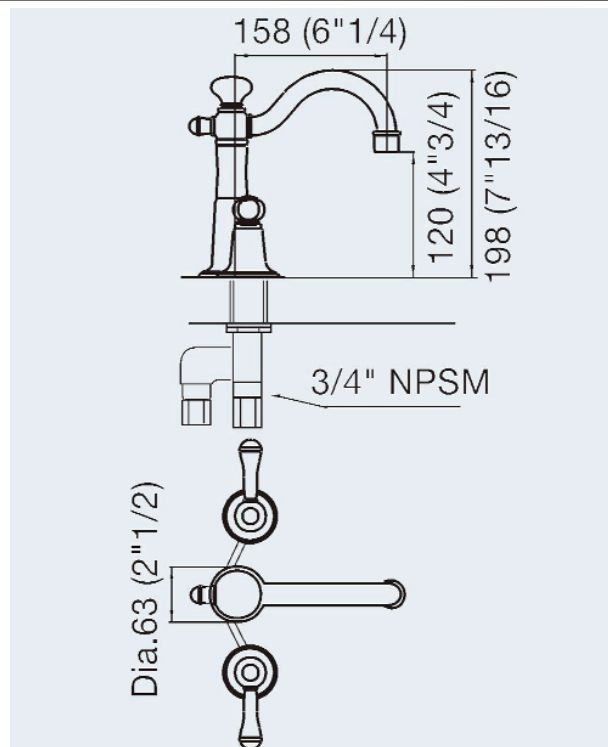

# TOULOUSE ROMAN TUB FAUCET

Cat. No.  
U210/69

## Roman Tub Faucet

Height of spout: 7 13/16"  
Spout reach: 6 1/4"  
Holes to drill in countertop: 1 1/4"

- Cleaning and Care Instructions:**
- We recommend you wipe your faucets dry after every use. This will prevent accumulation of mineral deposits left when water evaporates. Use a soft cloth for wiping all surfaces.
  - Avoid harsh and abrasive cleaners on all faucet surfaces. Use only a soft, damp cloth with mild liquid soap to clean the finished surfaces of all faucets, including coated polished brass, gold, brushed nickel, etc.
  - Painted and plated surfaces alike, should be coated regularly with a thin protective film. Non-abrasive liquid car wax is recommended.

## Features

- ▶ All brass construction
- ▶ 3/4" Rough in valves
- ▶ Ceramic quarter turn disc cartridges
- ▶ Includes 2 flexible water lines 3/4"
- ▶ Also available with hand shower (213/69)
- ▶ 25 year limited warranty on mechanical components
- ▶ 7 year warranty on finishes

## Finishes

**CR** Chrome  
**PE** Brushed Nickel

**Compliance Certification:**  
Meets or exceeds the following specifications:  
ASME A112.18.1-2003

Dimensions and specifications subject to change without notice.