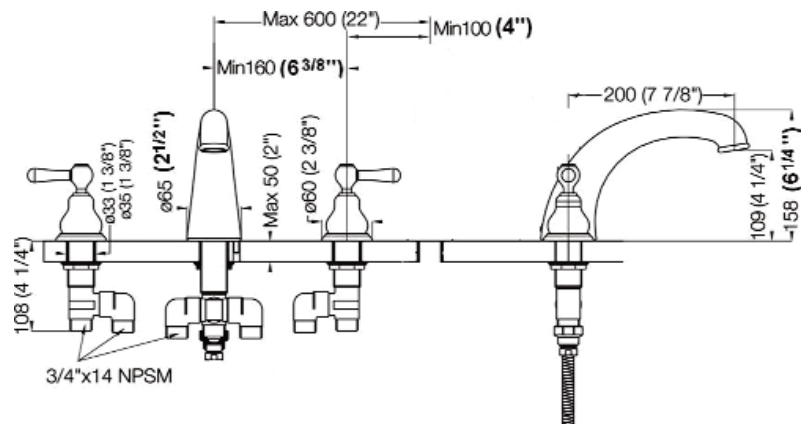

Compliance Certification:

Meets or exceeds the following specifications:
ASME A112.18.1-2003

Dimensions and specifications subject to change without notice.