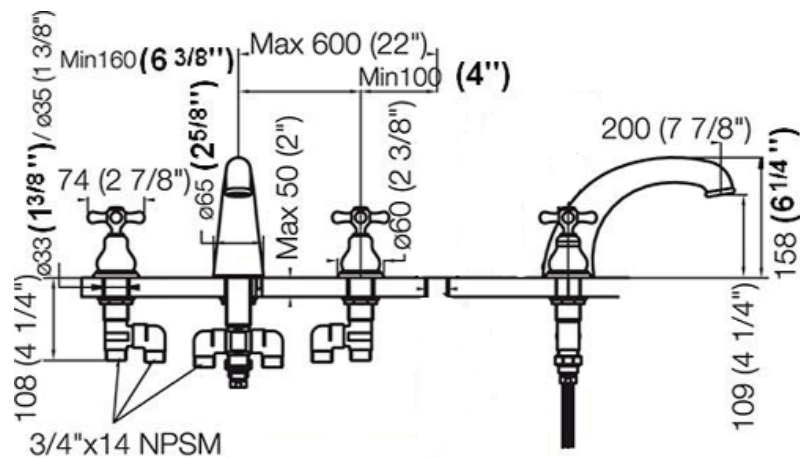

DENISSE ROMAN TUB FAUCET

Cat. No.
U210/64

Roman Tub Faucet

Height of spout: 6 1/4"
Spout reach: 7 7/8"
Holes to drill in countertop: 1 1/4"

Cleaning and Care Instructions:

- We recommend you wipe your faucets dry after every use. This will prevent accumulation of mineral deposits left when water evaporates. Use a soft cloth for wiping all surfaces.
- Avoid harsh and abrasive cleaners on all faucet surfaces. Use only a soft, damp cloth with mild liquid soap to clean the finished surfaces of all faucets, including coated polished brass, gold, brushed nickel, etc.
- Painted and plated surfaces alike, should be coated regularly with a thin protective film. Non-abrasive liquid car wax is recommended.

Features

- ▶ All brass construction
- ▶ 3/4" Rough in valves
- ▶ Ceramic quarter turn disc cartridges
- ▶ Includes 2 flexible water lines 3/4"
- ▶ Also available with hand shower (213/64)
- ▶ 25 year limited warranty on mechanical components
- ▶ 7 year warranty on finishes

Finishes

CR Chrome
PE Brushed Nickel

Compliance Certification:
Meets or exceeds the following specifications:
ASME A112.18.1-2003

Dimensions and specifications subject to change without notice.