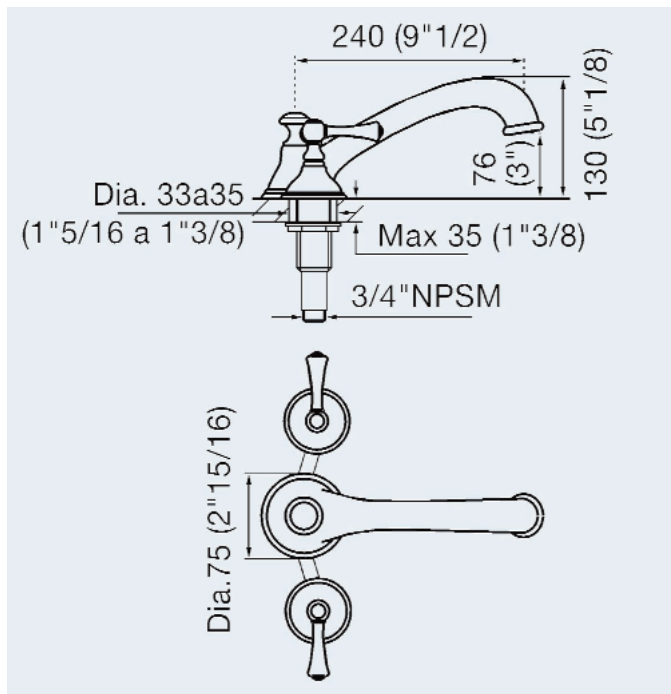

LIBERTY ROMAN TUB FAUCET

Cat. No.
U210/46

Roman Tub Faucet

Height of spout: 5 1/8"
Spout reach: 9 1/2"
Holes to drill in countertop: 1 1/4"

.....

● Cleaning and Care Instructions:

● We recommend you wipe your faucets dry after every use. This will prevent accumulation of mineral deposits left when water evaporates. Use a soft cloth for wiping all surfaces.

● Painted and plated surfaces alike, should be coated regularly with a thin protective film. Non-abrasive liquid car wax is recommended.

.....

Features

- ▶ All brass construction
- ▶ 3/4" Rough in valves
- ▶ Ceramic quarter turn disc cartridges
- ▶ Includes 2 flexible water lines 3/4"
- ▶ Also available with handshower (213/46)
- ▶ 25 year limited warranty on mechanical components
- ▶ 7 year warranty on finishes (Oil Rubbed Bronze is a living finish and therefore cannot be covered under warranty).

Finishes

CR	Chrome
PE	Brushed Nickel
RU	Oil Rubbed Bronze

Compliance Certification:
Meets or exceeds the following specifications:
ASME A112.18.1-2003

Dimensions and specifications subject to change without notice.