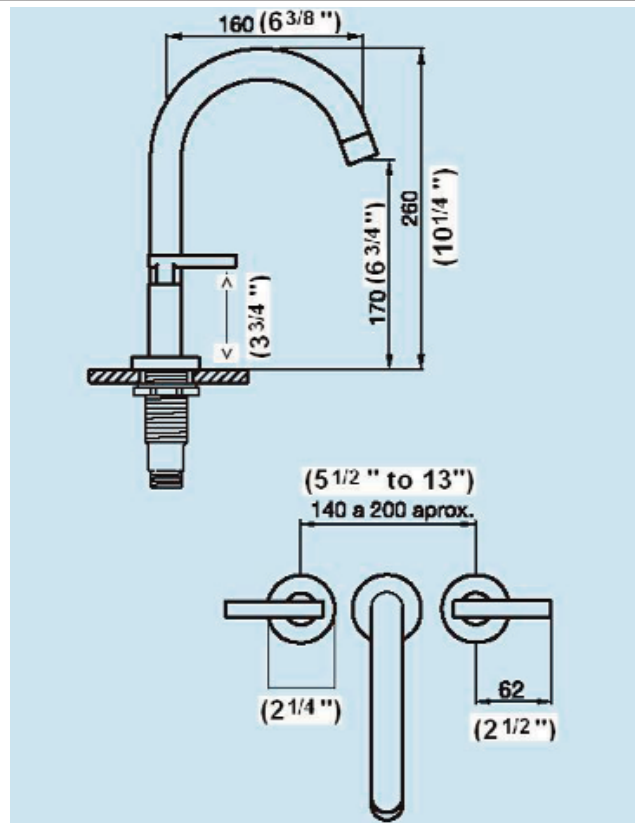

NEREA WIDESPREAD FAUCET

Cat. No.
U207/59L

Lavatory Faucet

Height of spout: 10 1/4"
Spout reach: 6 3/8"
Holes to drill in countertop: 1 1/4"

Features

- ▶ All brass construction
- ▶ Ceramic quarter turn disc cartridges
- ▶ Flexible Spread from 8" to 13"
- ▶ Includes 2 flexible water lines
- ▶ Soft Touch Pop Up Drain can be purchased separately (U248.01 decorative, UMT 741 basic)
- ▶ 25 year limited warranty on mechanical components
- ▶ 7 year warranty on finishes

Dimensions and specifications subject to change without notice.