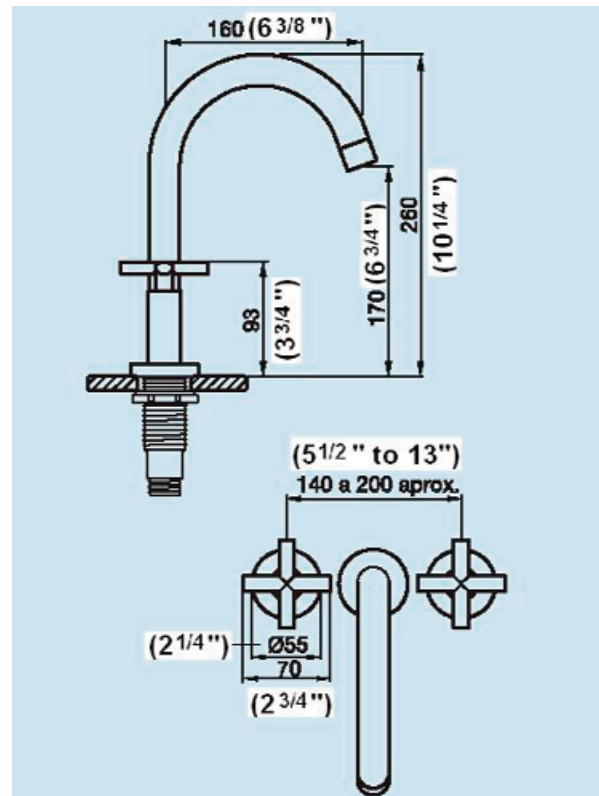

NEREA WIDESPREAD FAUCET

Cat. No.
U207/59

Lavatory Faucet

Height of spout: 10 1/4"
Spout reach: 6 3/8"
Holes to drill in countertop: 1 1/4"

Cleaning and Care Instructions:

- We recommend you wipe your faucets dry after every use. This will prevent accumulation of mineral deposits left when water evaporates. Use a soft cloth for wiping all surfaces.
- Avoid harsh and abrasive cleaners on all faucet surfaces. Use only a soft, damp cloth with mild liquid soap to clean the finished surfaces of all faucets, including coated polished brass, gold, brushed nickel, etc.
- Painted and plated surfaces alike, should be coated regularly with a thin protective film. Non-abrasive liquid car wax is recommended.

Features

- ▶ All brass construction
- ▶ Ceramic quarter turn disc cartridges
- ▶ Flexible Spread from 8" to 13"
- ▶ Includes 2 flexible water lines
- ▶ Soft Touch Pop Up Drain can be purchased separately (U248.01 decorative, UMT 741 basic)
- ▶ 25 year limited warranty on mechanical components
- ▶ 7 year warranty on finishes

Finishes

CR Chrome

Compliance Certification:

Meets or exceeds the following specifications:
ASME A112.18.1-2003

Dimensions and specifications subject to change without notice.