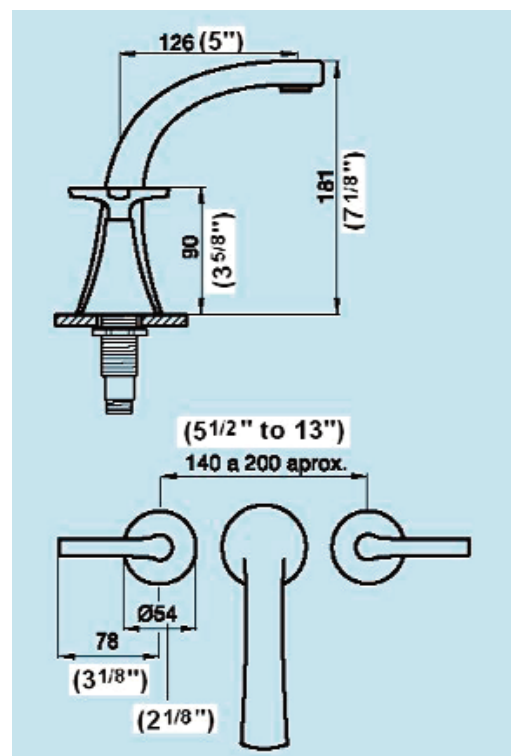

ALESIA WIDESPREAD FAUCET

Cat. No.
U207/49L

Lavatory Faucet

Height of spout: 7 1/8"
Spout reach: 5"
Holes to drill in countertop: 1 1/4"

- Cleaning and Care Instructions:**
- We recommend you wipe your faucets dry after every use. This will prevent accumulation of mineral deposits left when water evaporates. Use a soft cloth for wiping all surfaces.
 - Avoid harsh and abrasive cleaners on all faucet surfaces. Use only a soft, damp cloth with mild liquid soap to clean the finished surfaces of all faucets, including coated polished brass, gold, brushed nickel, etc.
 - Painted and plated surfaces alike, should be coated regularly with a thin protective film. Non-abrasive liquid car wax is recommended.

Features

- ▶ All brass construction
- ▶ Ceramic quarter turn disc cartridges
- ▶ Flexible Spread from 8" to 13"
- ▶ Includes 2 flexible water lines
- ▶ Soft Touch Pop Up Drain can be purchased separately (U248.01 decorative, UMT 741 basic)
- ▶ 25 year limited warranty on mechanical components
- ▶ 7 year warranty on finishes

Finishes

CR	Chrome
QS	Matte Nickel

Compliance Certification:
Meets or exceeds the following specifications:
ASME A112.18.1-2003

Dimensions and specifications subject to change without notice.