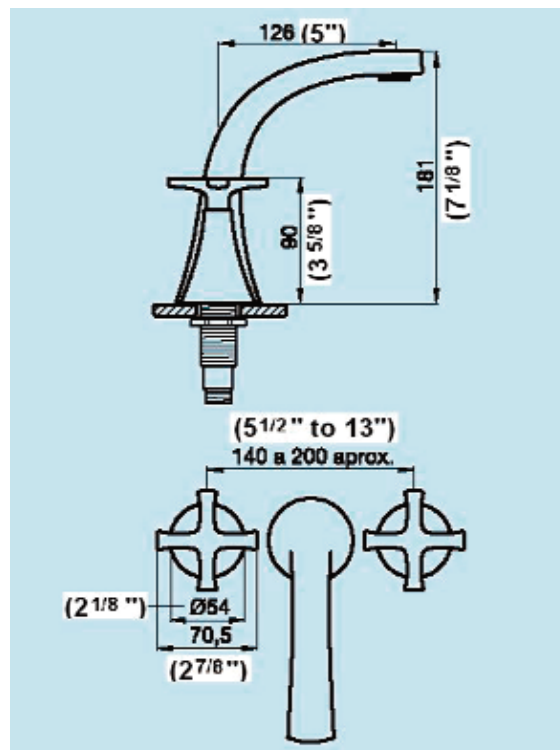

## Lavatory Faucet

Height of spout: 7 1/8"  
Spout reach: 5"  
Holes to drill in countertop: 1 1/4"

- Cleaning and Care Instructions:**
- We recommend you wipe your faucets dry after every use. This will prevent accumulation of mineral deposits left when water evaporates. Use a soft cloth for wiping all surfaces.
  - Avoid harsh and abrasive cleaners on all faucet surfaces.
  - Use only a soft, damp cloth with mild liquid soap to clean the finished surfaces of all faucets, including coated polished brass, gold, brushed nickel, etc.
  - Painted and plated surfaces alike, should be coated regularly with a thin protective film. Non-abrasive liquid car wax is recommended.

## Features

- ▶ All brass construction
- ▶ Ceramic quarter turn disc cartridges
- ▶ Flexible Spread from 8" to 13"
- ▶ Includes 2 flexible water lines
- ▶ Soft Touch Pop Up Drain can be purchased separately (U248.01 decorative, UMT 741 basic)
- ▶ 25 year limited warranty on mechanical components
- ▶ 7 year warranty on finishes

## Finishes

**CR** Chrome  
**QS** Matte Nickel

**Compliance Certification:**  
Meets or exceeds the following specifications:  
ASME A112.18.1-2003

Dimensions and specifications subject to change without notice.