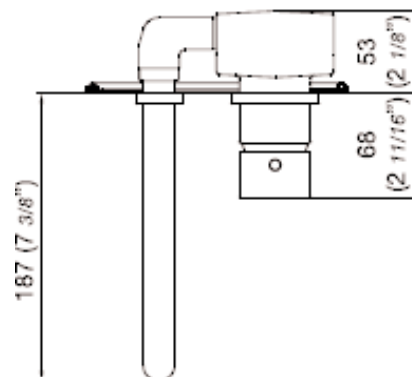

Dimensions and specifications subject to change without notice.