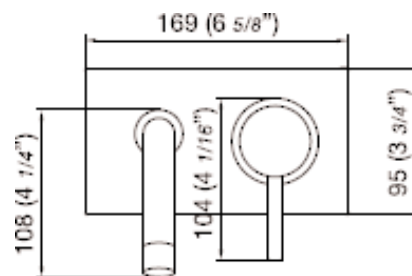

TEMPLE SINGLE HANDLE

Cat. No.
206/87

Wall Mount Lavatory Faucet

Coverplate: 6 5/8" x 3 3/4"

Spout reach: 7 7/8"

Handle length: 4 1/16"

Cleaning and Care Instructions:

We recommend you wipe your faucets dry after every use. This will prevent accumulation of mineral deposits left when water evaporates. Use a soft cloth for wiping all surfaces.

Dimensions and specifications subject to change without notice.