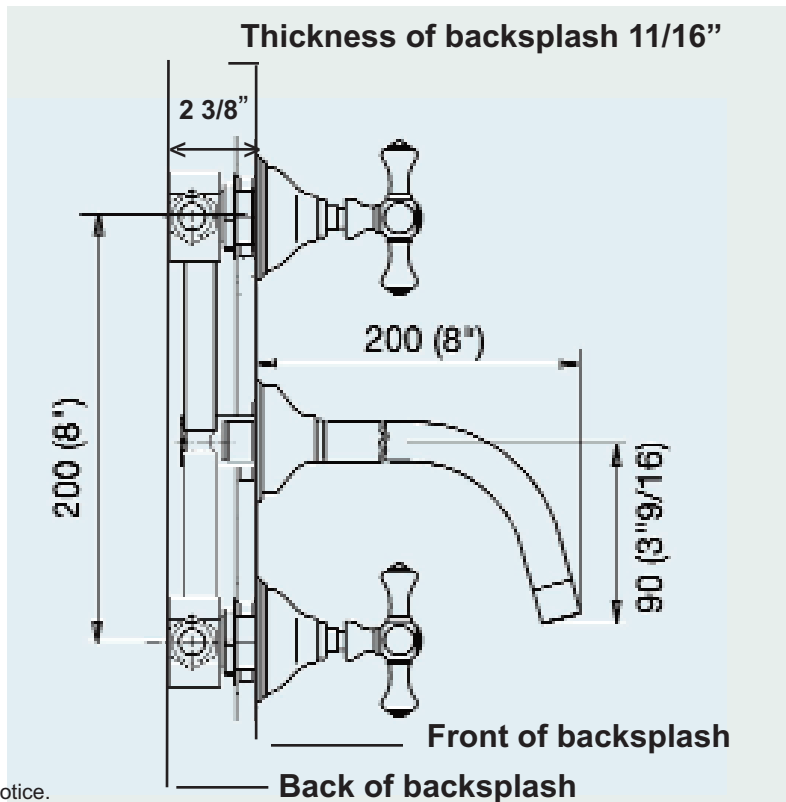

Dimensions and specifications subject to change without notice.