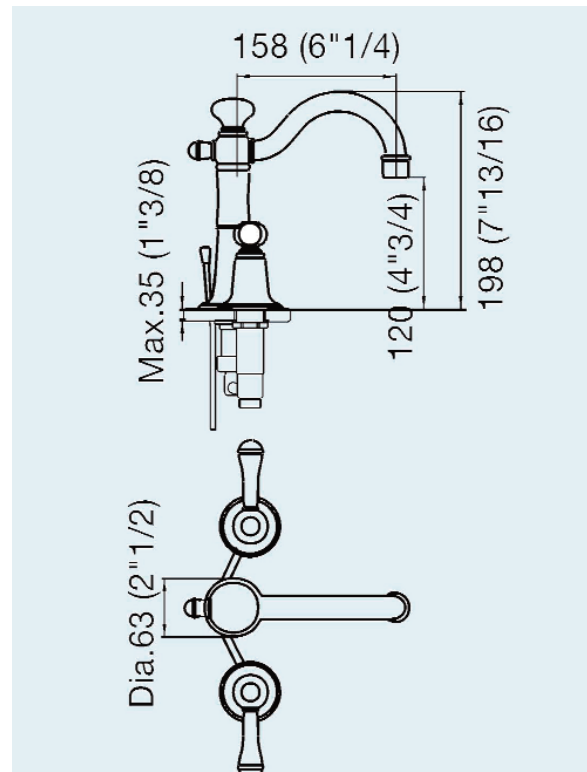

Dimensions and specifications subject to change without notice.