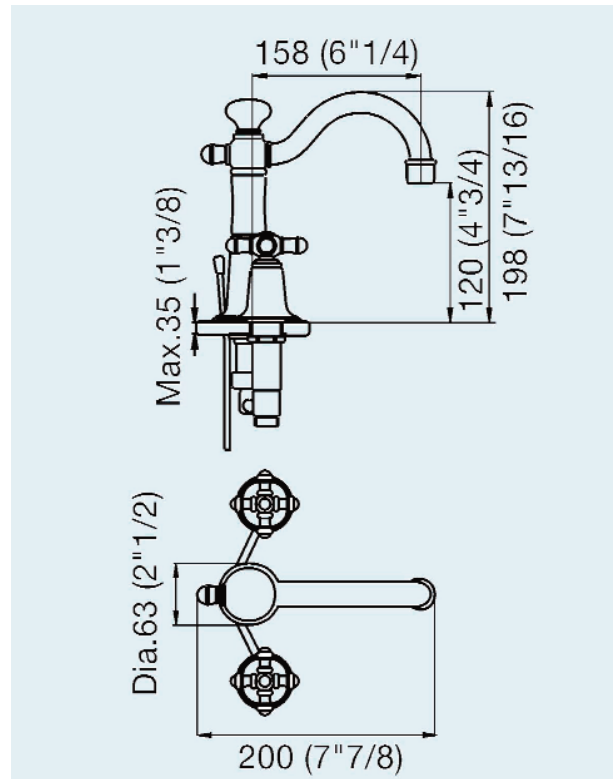

CANNES WIDESPREAD FAUCET

Cat. No.
U201H/68

Lavatory Faucet High Spout

Height of spout: 7 13/16"
Spout reach: 6 1/4"
Holes to drill in countertop: 1 1/4"

Features

- ▶ All brass construction
- ▶ Ceramic quarter turn disc cartridges
- ▶ Flexible spread from 8" to 13"
- ▶ High spout
- ▶ Includes pop-up drain
- ▶ Includes 2 flexible water lines
- ▶ 25 year limited warranty on mechanical components
- ▶ 7 year warranty on finishes

Dimensions and specifications subject to change without notice.