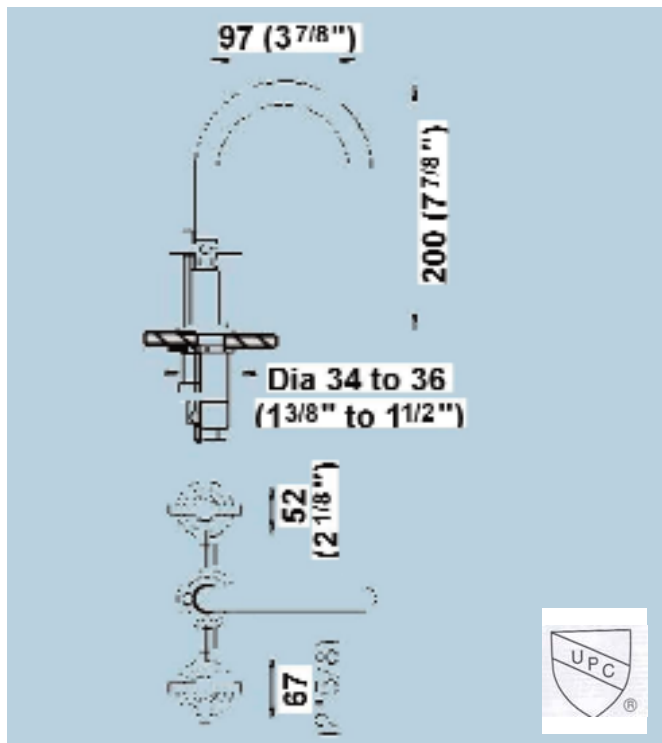

TEMPLE WIDESPREAD FAUCET

Cat. No.
201/87

Lavatory Faucet

Height of spout: 7 7/8"
Spout reach: 3 1/4"
Holes to drill in countertop: 1 1/4"

- Cleaning and Care Instructions:**
- We recommend you wipe your faucets dry after every use. This will prevent accumulation of mineral deposits left when water evaporates. Use a soft cloth for wiping all surfaces.
 - Avoid harsh and abrasive cleaners on all faucet surfaces. Use only a soft, damp cloth with mild liquid soap to clean the finished surfaces of all faucets, including coated polished brass, gold, brushed nickel, etc.
 - Painted and plated surfaces alike, should be coated regularly with a thin protective film. Non-abrasive liquid car wax is recommended.

Features

- ▶ All brass construction
- ▶ Ceramic quarter turn disc cartridges
- ▶ Flexible Spread 8" to 13"
- ▶ Includes pop-up drain
- ▶ Includes 2 flexible water lines
- ▶ 25 year limited warranty on mechanical components
- ▶ 7 year warranty on finishes
- ▶ IAPMO approved

Finishes

CR Chrome
PE Brushed Nickel

Compliance Certification:
Meets or exceeds the following specifications:
ASME A112.18.1-2003

Dimensions and specifications subject to change without notice.