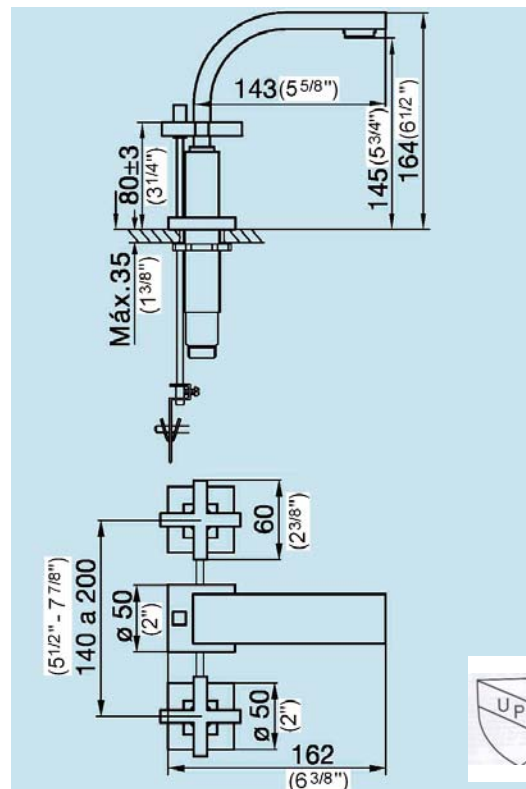

Compliance Certification:

Meets or exceeds the following specifications:
ASME A112.18.1-2003

Dimensions and specifications subject to change without notice.