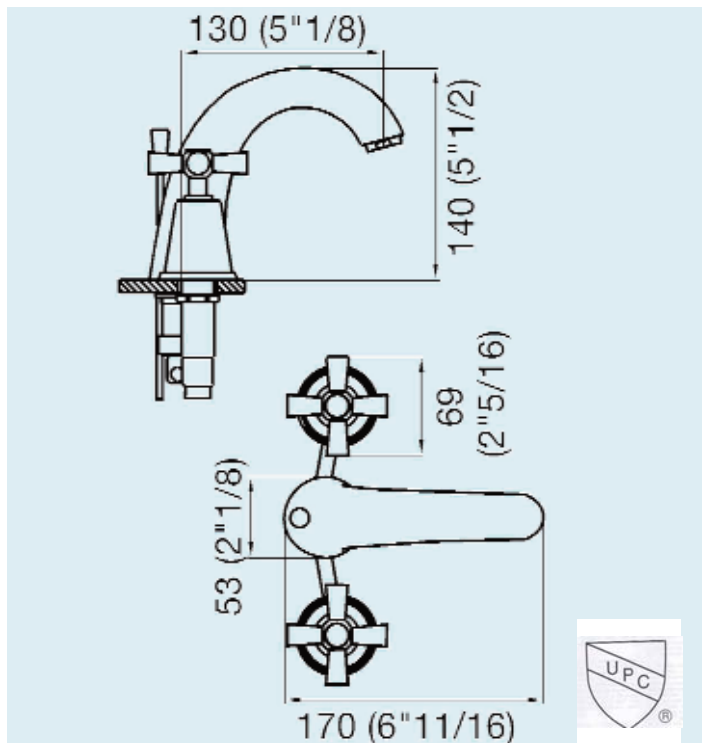

CHESS WIDESPREAD FAUCET

Cat. No.
201/84

Lavatory Faucet

Height of spout: 5 1/2"
Spout reach: 5 1/8"
Holes to drill in countertop: 1 1/4"

.....
 • Cleaning and Care Instructions:
 • We recommend you wipe your faucets dry after every use. This will prevent accumulation of mineral deposits left when water evaporates. Use a soft cloth for wiping all surfaces.
 • Avoid harsh and abrasive cleaners on all faucet surfaces. Use only a soft, damp cloth with mild liquid soap to clean the finished surfaces of all faucets, including coated polished brass, gold, brushed nickel, etc.
 • Painted and plated surfaces alike, should be coated regularly with a thin protective film. Non-abrasive liquid car wax is recommended.
 •

Features

- ▶ All brass construction
- ▶ Ceramic quarter turn disc cartridges
- ▶ Flexible Spread 8" to 13"
- ▶ Includes pop-up drain
- ▶ Includes 2 flexible water lines
- ▶ 25 year limited warranty on mechanical components
- ▶ 7 year warranty on finishes
- ▶ IAPMO approved

Finishes

CR Chrome
PE Brushed Nickel

Compliance Certification:
 Meets or exceeds the following specifications:
 ASME A112.18.1-2003

Dimensions and specifications subject to change without notice.