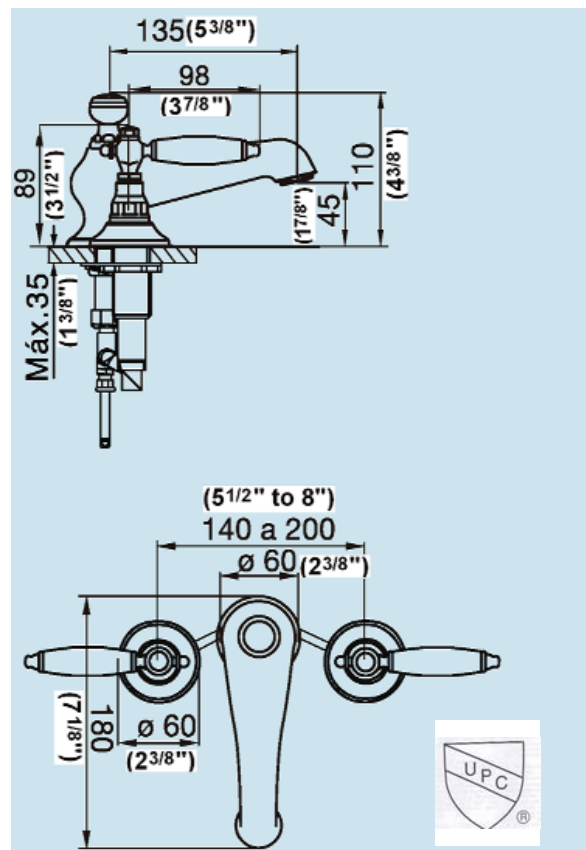

VERMONT WIDESPREAD FAUCET

Cat. No.
U201/83L

Lavatory Faucet

Height of spout: 4 3/8"
Spout reach: 5 3/8"
Holes to drill in countertop: 1 1/4"

Cleaning and Care Instructions:

We recommend you wipe your faucets dry after every use. This will prevent accumulation of mineral deposits left when water evaporates. Use a soft cloth for wiping all surfaces.

Finishes

CR Chrome
QL Polished Nickel

Compliance Certification:

Meets or exceeds the following specifications:
ASME A112.18.1-2003

Dimensions and specifications subject to change without notice.