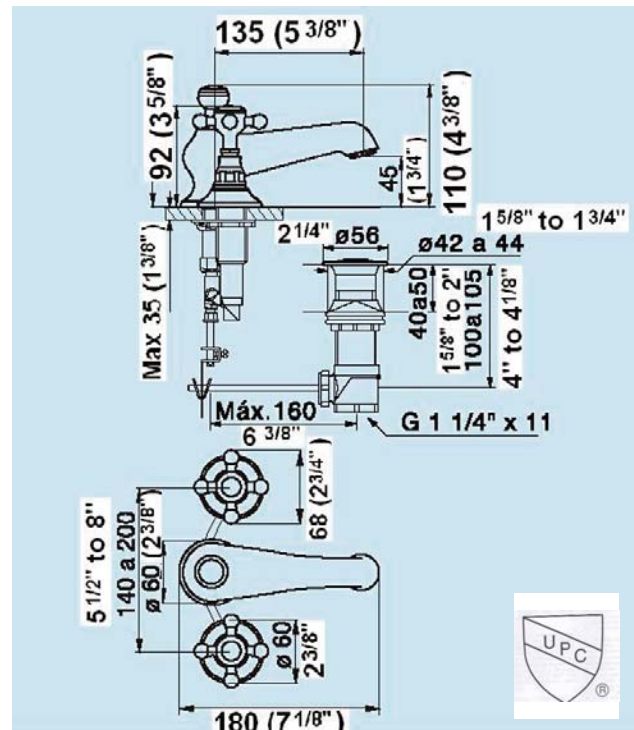

VERMONT WIDESPREAD FAUCET

Cat. No.
U201/83

Lavatory Faucet

Height of spout: 4 3/8"
Spout reach: 5 3/8"
Holes to drill in countertop: 1 1/4"

Cleaning and Care Instructions:

We recommend you wipe your faucets dry after every use. This will prevent accumulation of mineral deposits left when water evaporates. Use a soft cloth for wiping all surfaces.

Finishes

CR Chrome
QL Polished Nickel

Compliance Certification:

Meets or exceeds the following specifications:
ASME A112.18.1-2003

Dimensions and specifications subject to change without notice.