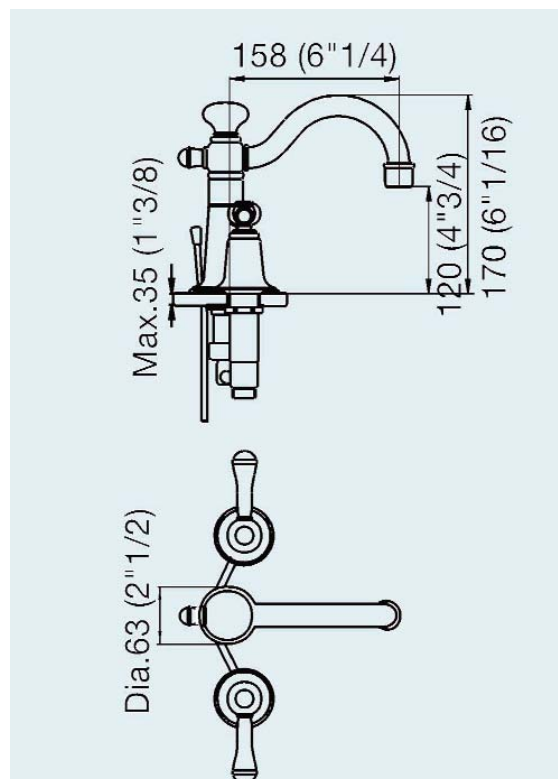

TOULOUSE WIDESPREAD FAUCET

Cat. No.
U201/69

Lavatory Faucet

Height of spout: 6 1/16"
Spout reach: 6 1/4"
Holes to drill in countertop: 1 1/4"

Features

- ▶ All brass construction
- ▶ Ceramic quarter turn disc cartridges
- ▶ Flexible spread from 8" to 13"
- ▶ Includes pop-up drain
- ▶ Includes 2 flexible water lines
- ▶ 25 year limited warranty on mechanical components
- ▶ 7 year warranty on finishes

Dimensions and specifications subject to change without notice.