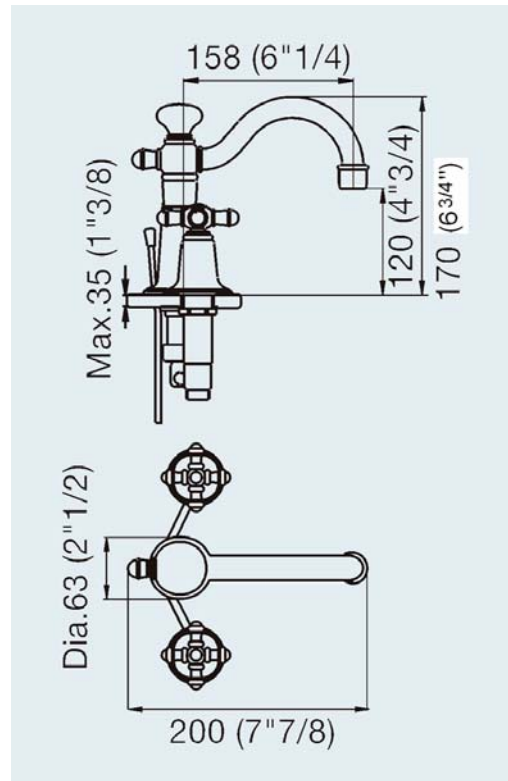

CANNES WIDESPREAD FAUCET

Cat. No.
U201/68

Lavatory Faucet

Height of spout: 6 3/4"
Spout reach: 6 1/4"
Holes to drill in countertop: 1 1/4"

Cleaning and Care Instructions:

- We recommend you wipe your faucets dry after every use. This will prevent accumulation of mineral deposits left when water evaporates. Use a soft cloth for wiping all surfaces.
- Avoid harsh and abrasive cleaners on all faucet surfaces. Use only a soft, damp cloth with mild liquid soap to clean the finished surfaces of all faucets, including coated polished brass, gold, brushed nickel, etc.
- Painted and plated surfaces alike, should be coated regularly with a thin protective film. Non-abrasive liquid car wax is recommended.

Features

- ▶ All brass construction
- ▶ Ceramic quarter turn disc cartridges
- ▶ Flexible spread from 8" to 13"
- ▶ Includes pop-up drain
- ▶ Includes 2 flexible water lines
- ▶ 25 year limited warranty on mechanical components
- ▶ 7 year warranty on finishes

Finishes

CR	Chrome
PE	Brushed Nickel

Compliance Certification:
Meets or exceeds the following specifications:
ASME A112.18.1-2003

Dimensions and specifications subject to change without notice.