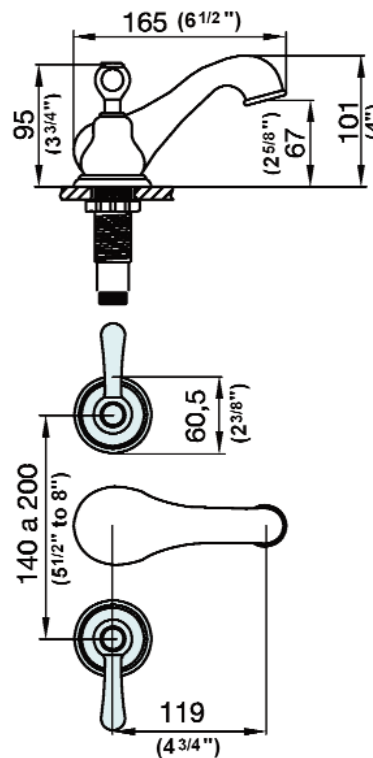

DENISSE WIDESPREAD FAUCET

Cat. No.
U201/64L

Lavatory Faucet

Height of spout: 4"
Spout reach: 6 1/2"
Holes to drill in countertop: 1 1/4"

Cleaning and Care Instructions:

- We recommend you wipe your faucets dry after every use. This will prevent accumulation of mineral deposits left when water evaporates. Use a soft cloth for wiping all surfaces.
- Avoid harsh and abrasive cleaners on all faucet surfaces. Use only a soft, damp cloth with mild liquid soap to clean the finished surfaces of all faucets, including coated polished brass, gold, brushed nickel, etc.
- Painted and plated surfaces alike, should be coated regularly with a thin protective film. Non-abrasive liquid car wax is recommended.

Features

- ▶ All brass construction
- ▶ Ceramic quarter turn disc cartridges
- ▶ Flexible Spread 8" to 13"
- ▶ Includes pop-up drain
- ▶ Includes 2 flexible water lines
- ▶ 25 year limited warranty on mechanical components
- ▶ 7 year warranty on finishes

Finishes

CR Chrome
PE Brushed Nickel

Compliance Certification:

Meets or exceeds the following specifications:
ASME A112.18.1-2003

Dimensions and specifications subject to change without notice.