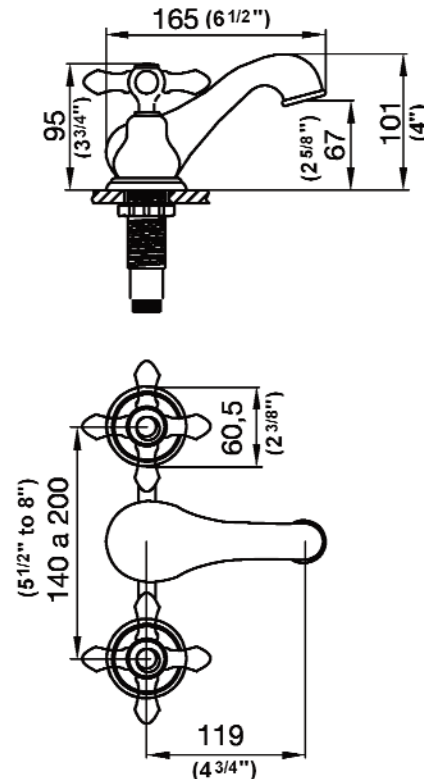

Dimensions and specifications subject to change without notice.