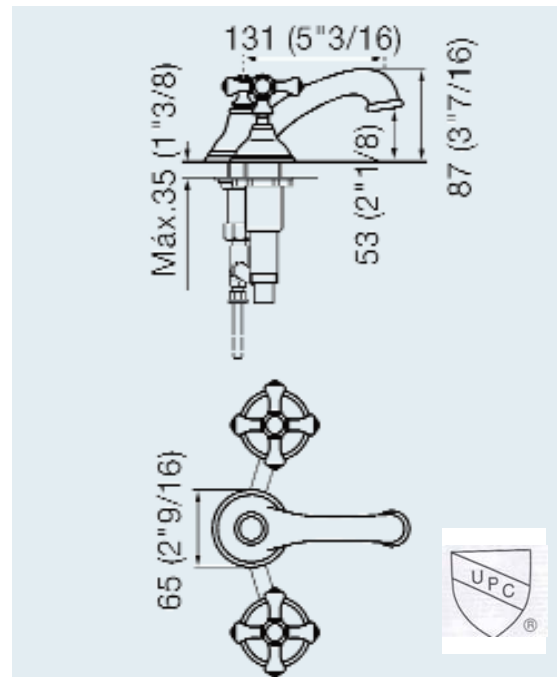

VERACRUZ WIDESPREAD FAUCET

Cat. No.
U201/47

Lavatory Faucet

Height of spout: 3 1/2"
Spout reach: 5 1/4"
Holes to drill in countertop: 1 1/4"

- Cleaning and Care Instructions:**
- We recommend you wipe your faucets dry after every use. This will prevent accumulation of mineral deposits left when water evaporates. Use a soft cloth for wiping all surfaces.
 - Avoid harsh and abrasive cleaners on all faucet surfaces. Use only a soft, damp cloth with mild liquid soap to clean the finished surfaces of all faucets, including coated polished brass, gold, brushed nickel, etc.
 - Painted and plated surfaces alike, should be coated regularly with a thin protective film. Non-abrasive liquid car wax is recommended.

Features

- ▶ All brass construction
- ▶ Ceramic quarter turn disc cartridges
- ▶ Flexible Spread 8" to 13"
- ▶ Includes pop-up drain
- ▶ Includes 2 flexible water lines
- ▶ 25 year limited warranty on mechanical components
- ▶ 7 year warranty on finishes (Oil Rubbed Bronze is a living finish and therefore cannot be covered under warranty).
- ▶ IAPMO approved

Finishes

CR	Chrome
PE	Brushed Nickel
RU	Oil Rubbed Bronze

Compliance Certification:
Meets or exceeds the following specifications:
ASME A112.18.1-2003

Dimensions and specifications subject to change without notice.