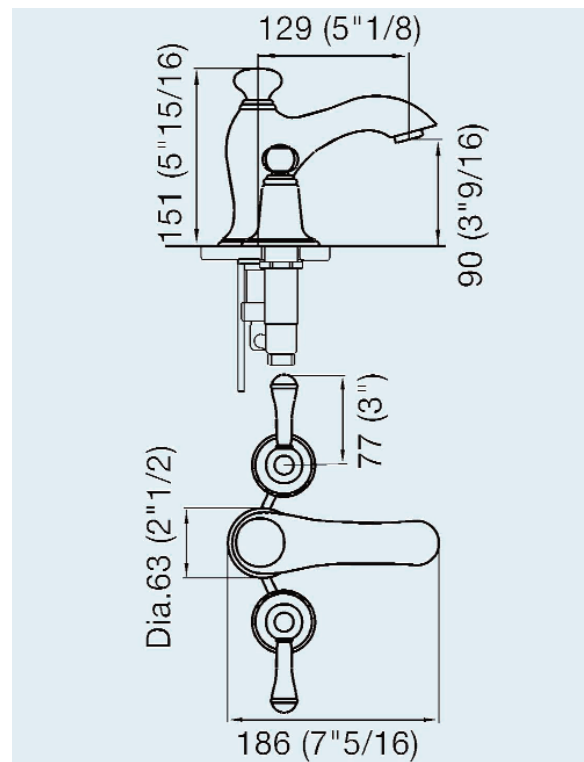

Dimensions and specifications subject to change without notice.