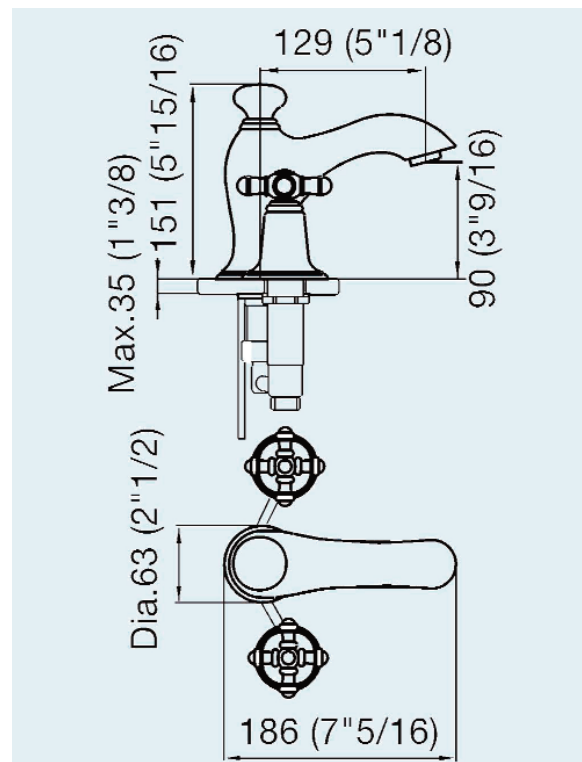

Dimensions and specifications subject to change without notice.