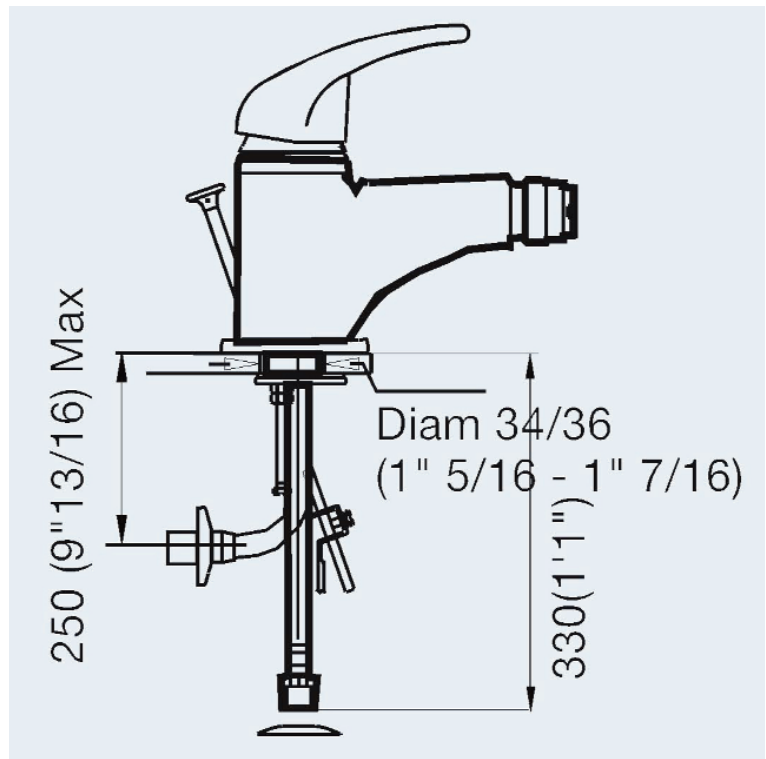

Dimensions and specifications subject to change without notice.