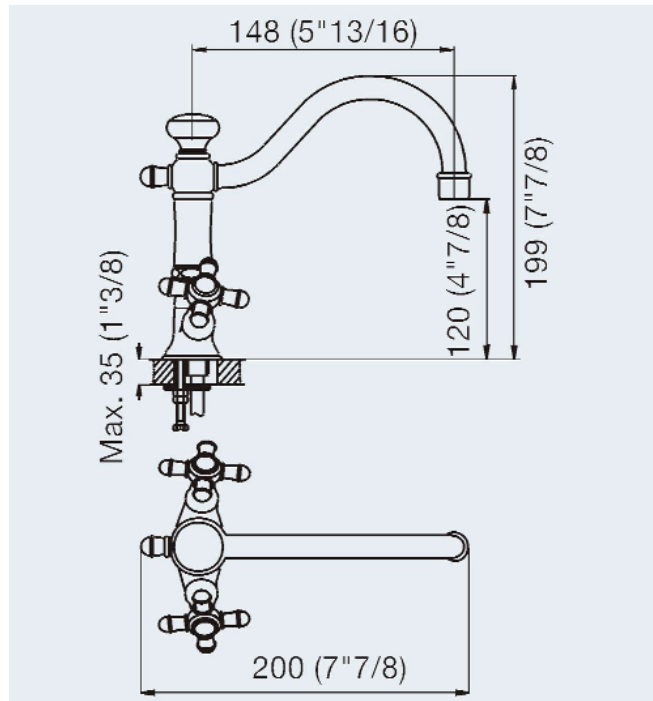

**CANNES
MONOBLOCK
LAVATORY
FAUCET**

Cat. No.
184/68

Compact Monoblock Lavatory Faucet

Overall height: 7 7/8"
Spout reach: 5 13/16"
Hole to drill: 1 1/4"

.....
 • Cleaning and Care Instructions:
 • We recommend you wipe your faucets dry after every use. This will prevent accumulation of mineral deposits left when water evaporates. Use a soft cloth for wiping all surfaces.
 • Avoid harsh and abrasive cleaners on all faucet surfaces. Use only a soft, damp cloth with mild liquid soap to clean the finished surfaces of all faucets, including coated polished brass, gold, brushed nickel, etc.
 • Painted and plated surfaces alike, should be coated regularly with a thin protective film. Non-abrasive liquid car wax is recommended.

Features

- ▶ All brass construction
- ▶ Ceramic quarter turn disc cartridges
- ▶ Includes 2 flexible water lines
- ▶ 25 year limited warranty on mechanical components
- ▶ 7 year warranty on finishes (Oil Rubbed Bronze is a living finish and therefore cannot be covered under warranty).

Finishes

CR	Chrome
PE	Brushed Nickel

Compliance Certification:
 Meets or exceeds the following specifications:
 ASME A112.18.1-2003

Dimensions and specifications subject to change without notice.