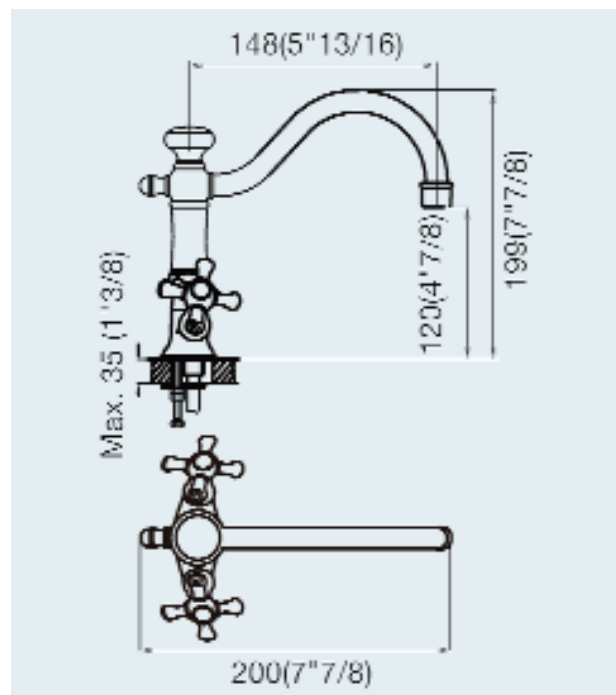

**VERACRUZ
MONOBLOCK
LAVATORY
FAUCET**

Cat. No.
184/47

Compact Monoblock Lavatory Faucet

Overall height: 7 7/8"

Spout reach: 7 7/8"

Hole to drill: 1 1/4"

-
- Cleaning and Care Instructions:
 - We recommend you wipe your faucets dry after every use. This will prevent accumulation of mineral deposits left when water evaporates. Use a soft cloth for wiping all surfaces.
 - Avoid harsh and abrasive cleaners on all faucet surfaces. Use only a soft, damp cloth with mild liquid soap to clean the finished surfaces of all faucets, including coated polished brass, gold, brushed nickel, etc.
 - Painted and plated surfaces alike, should be coated regularly with a thin protective film. Non-abrasive liquid car wax is recommended.
-

Features

- ▶ All brass construction
- ▶ Ceramic quarter turn disc cartridges
- ▶ Includes 2 flexible water lines
- ▶ 25 year limited warranty on mechanical components
- ▶ 7 year warranty on finishes (Oil Rubbed Bronze is a living finish and therefore cannot be covered under warranty).

Finishes

CR	Chrome
PE	Brushed Nickel
RU	Oil Rubbed Bronze

Compliance Certification:
Meets or exceeds the following specifications:
ASME A112.18.1-2003

Dimensions and specifications subject to change without notice.