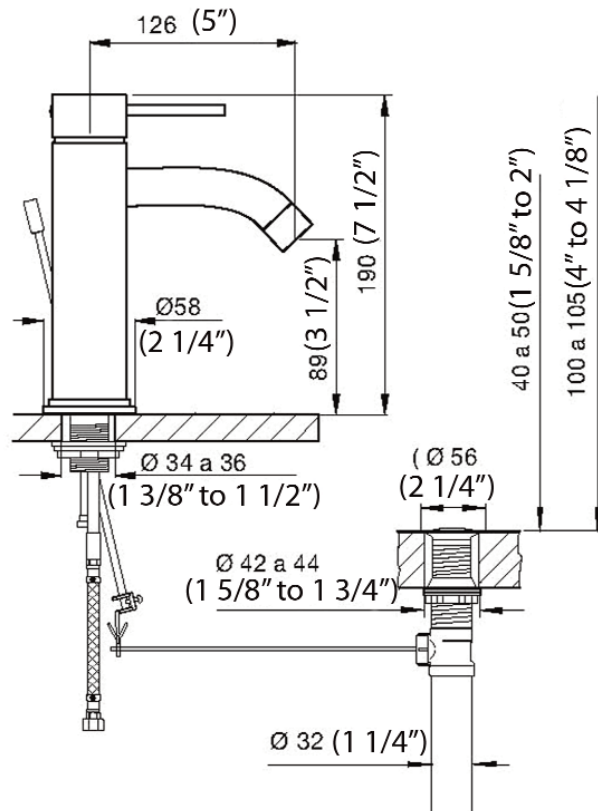

Dimensions and specifications subject to change without notice.