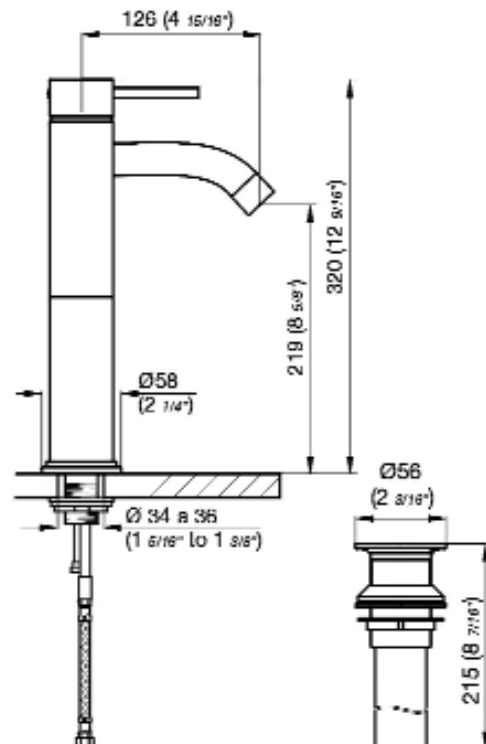

Dimensions and specifications subject to change without notice.