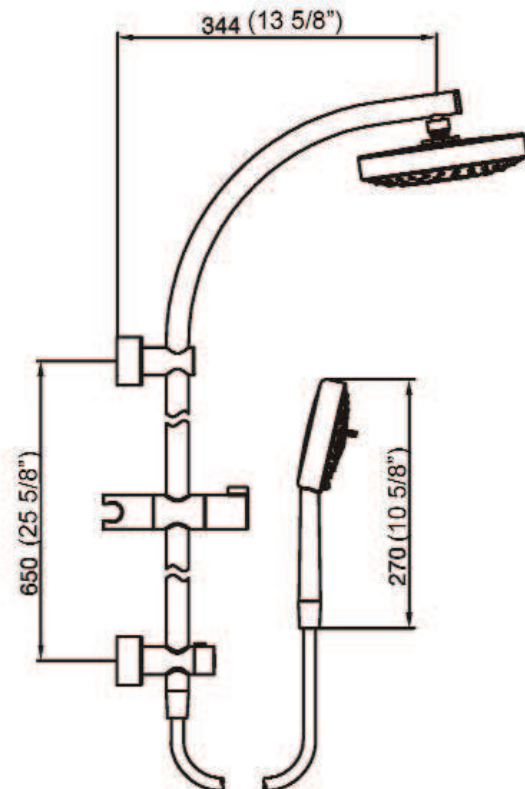

Dimensions and specifications subject to change without notice.