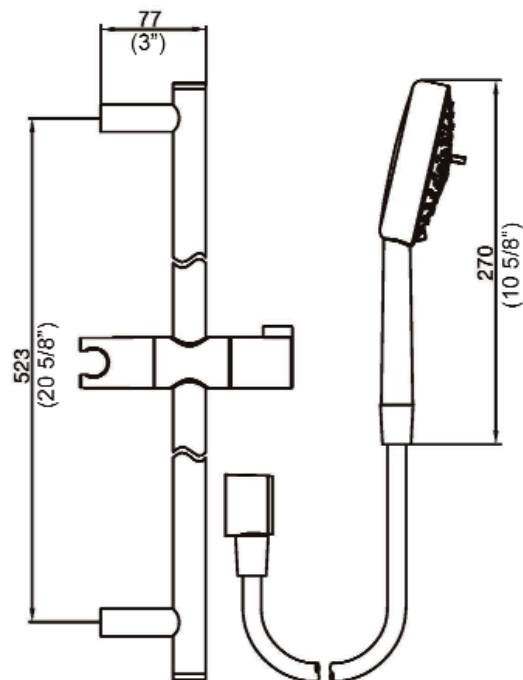

Dimensions and specifications subject to change without notice.