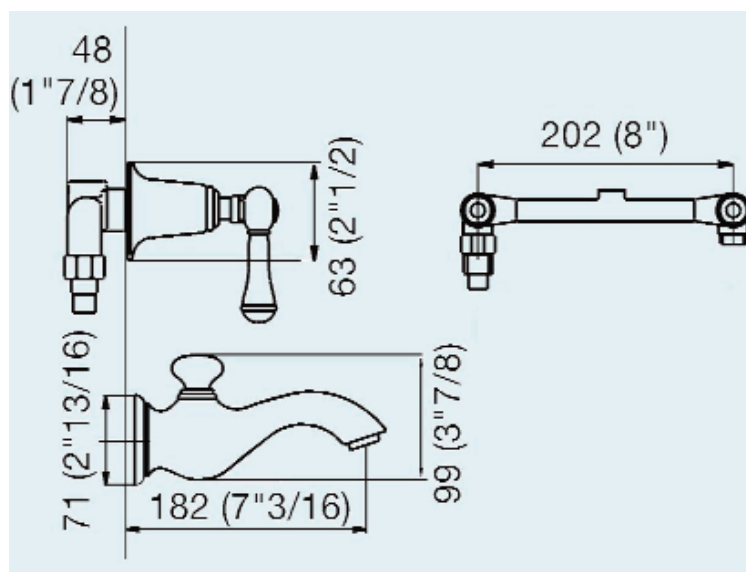

TOULOUSE 2-VALVE TUB SET

Cat. No.
111/69

2-Valve Tub Set

Valve spread: 8"
Spout reach: 7 3/16"
Holes to drill in wall: 1 1/4"

Cleaning and Care Instructions:

We recommend you wipe your faucets dry after every use. This will prevent accumulation of mineral deposits left when water evaporates. Use a soft cloth for wiping all surfaces.

Center of feed line to outside edge of wall:

Min. 1 11/16"

Max. 2 3/4"

Dimensions and specifications subject to change without notice.