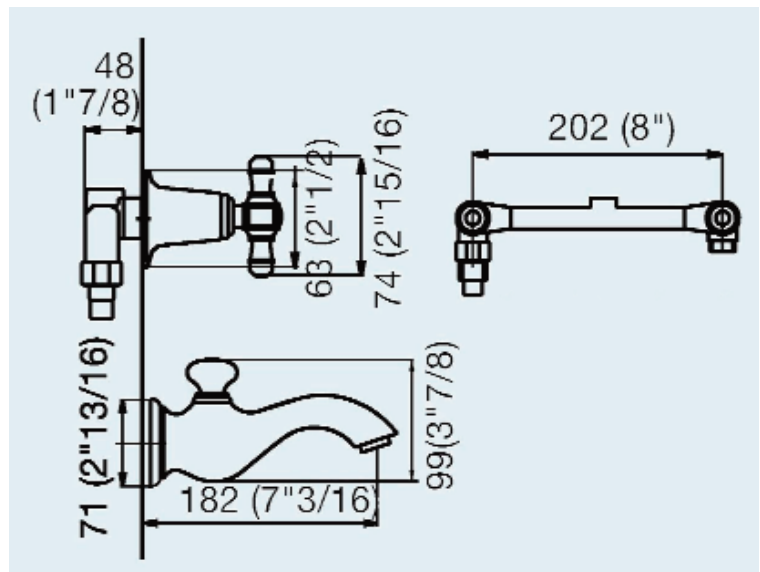

CANNES 2-VALVE TUB SET

Cat. No.
111/68

2-Valve Tub Set

Valve spread: 8"
Spout reach: 7 3/16"
Holes to drill in wall: 1 1/4"

.....

• Cleaning and Care Instructions:

• We recommend you wipe your faucets dry after every use. This will prevent accumulation of mineral deposits left when water evaporates. Use a soft cloth for wiping all surfaces.

Finishes

CR	Chrome
PE	Brushed Nickel

Compliance Certification:
Meets or exceeds the following specifications:
ASME A112.18.1-2003

.....

• We recommend that you check all water connections for leaks before closing the wall.

.....

Center of feed line to outside edge of wall:
Min. 1 11/16"
Max. 2 3/4"

Dimensions and specifications subject to change without notice.