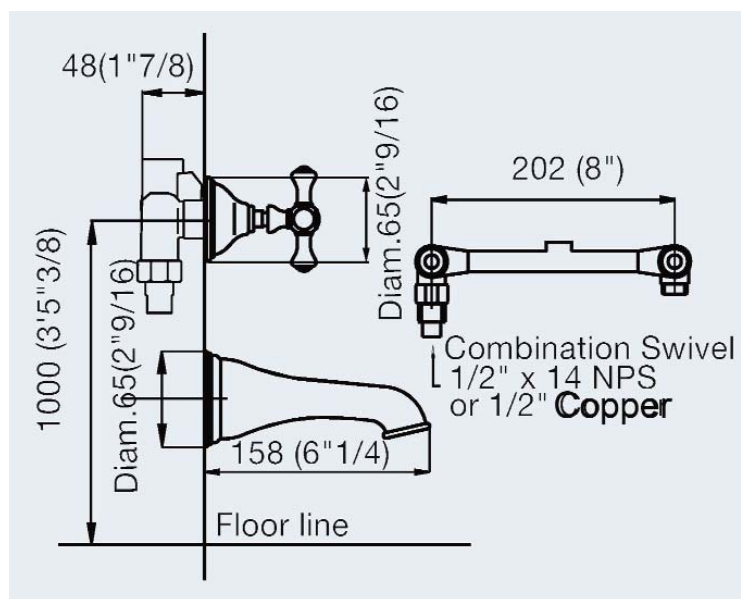

## 2-Valve Tub Set

Valve spread: 8"  
Spout reach: 6 1/4"  
Holes to drill in wall: 1 1/4"

.....

• Cleaning and Care Instructions:

• We recommend you wipe your faucets dry after every use. This will prevent accumulation of mineral deposits left when water evaporates. Use a soft cloth for wiping all surfaces.

### Compliance Certification:

Meets or exceeds the following specifications:  
ASME A112.18.1-2003

.....

• We recommend that you check all water connections for leaks before closing the wall.

.....

**Center of feed line to outside edge of wall:**  
**Min. 1 11/16"**  
**Max. 2 3/4"**

Dimensions and specifications subject to change without notice.