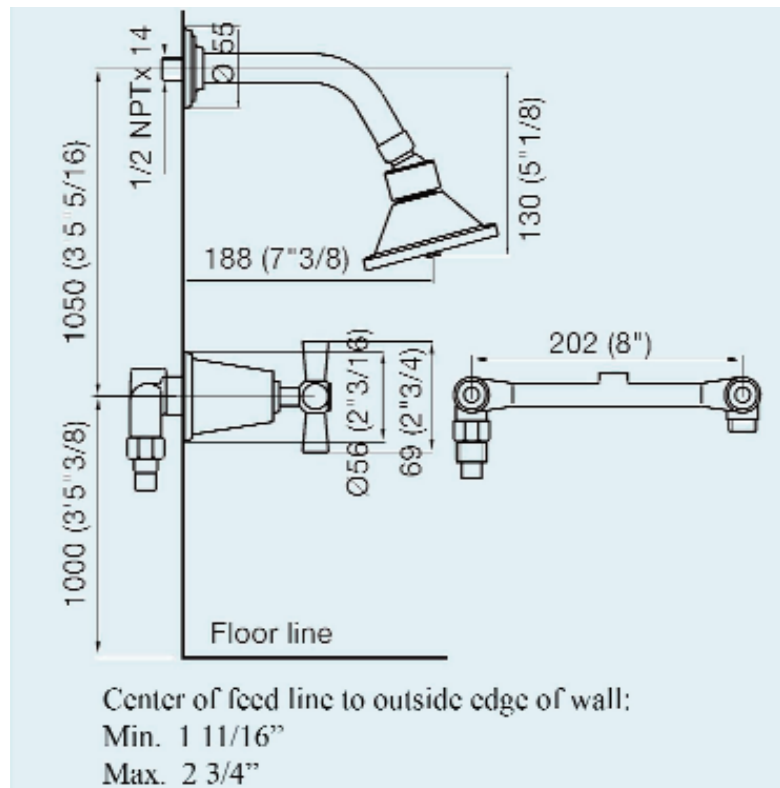

Dimensions and specifications subject to change without notice.