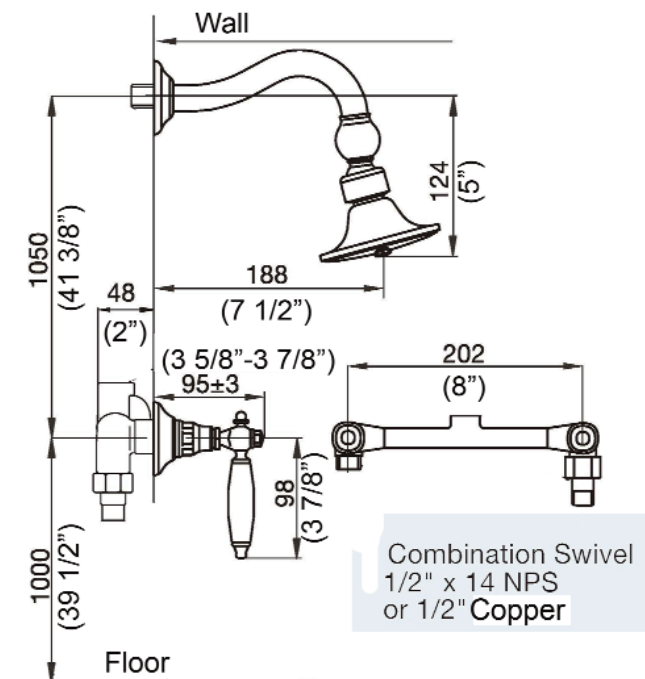

## 2-Valve Shower Set

Valve spread: 8"

Shower arm reach: 7 1/2"

Holes to drill in wall: 1 1/4"

.....

● Cleaning and Care Instructions:

● We recommend you wipe your faucets dry after every use. This will prevent accumulation of mineral deposits left when water evaporates. Use a soft cloth for wiping all surfaces.

## Features

- ▶ All brass construction
- ▶ Ceramic quarter turn disc cartridges
- ▶ Includes reversible fittings with for threaded or sweat water connection
- ▶ 25 year limited warranty on mechanical components
- ▶ 7 year warranty on finishes

### Finishes

CR	Chrome
QL	Polished Nickel

**Compliance Certification:**  
Meets or exceeds the following specifications:  
ASME A112.18.1-2003

We recommend that you check all water connections for leaks before closing the wall.

**Center of feed line to outside edge of wall:**  
Min. 1 11/16"  
Max. 2 3/4"

Dimensions and specifications subject to change without notice.