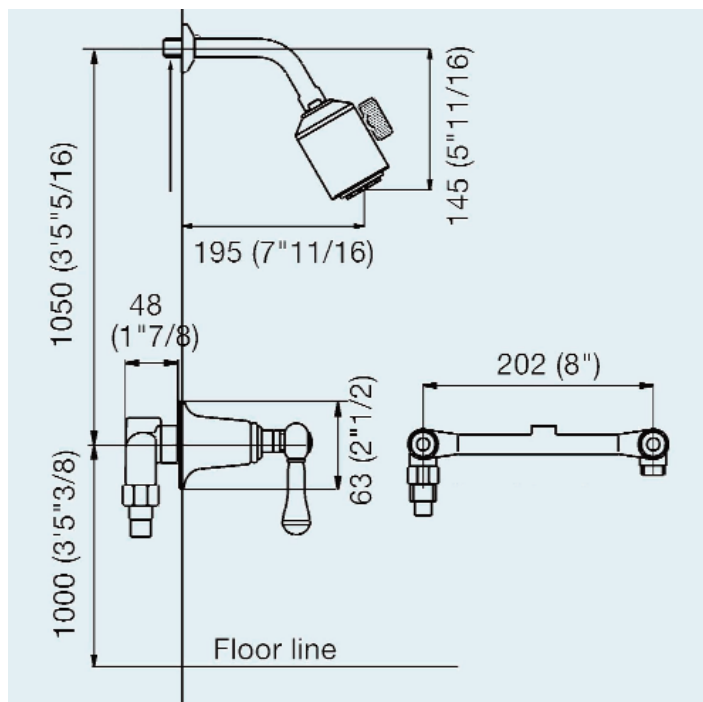

TOULOUSE 2-VALVE SHOWER SET

Cat. No.
110/69

2-Valve Shower Set

Valve spread: 8"

Shower arm reach: 7 11/16"

Holes to drill in wall: 1 1/4"

.....

• Cleaning and Care Instructions:

Center of feed line to outside edge of wall:
Min. 1 11/16"
Max. 2 3/4"

Dimensions and specifications subject to change without notice.