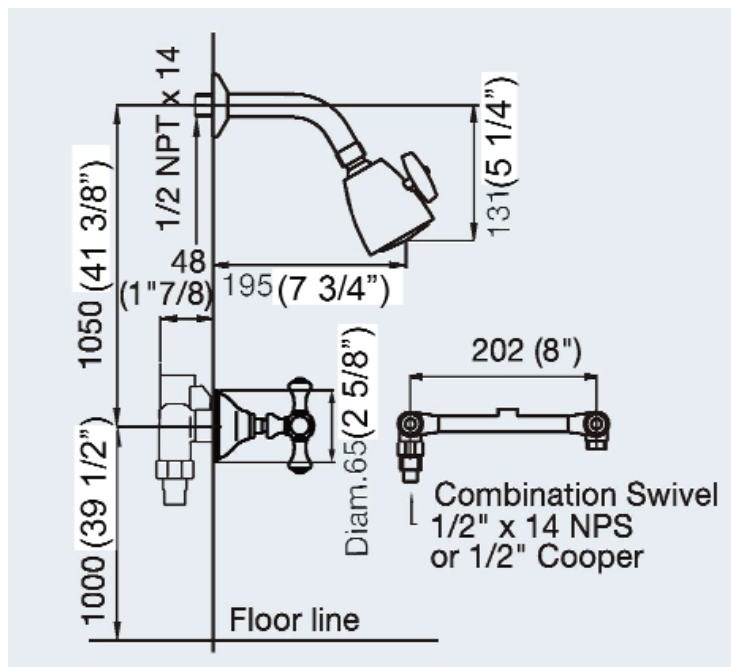

VERACRUZ 2-VALVE SHOWER SET

Cat. No.
110/47

2-Valve Shower Set

Valve spread: 8"

Shower arm reach: 7 3/4"

Holes to drill in wall: 1 1/4"

-
- Cleaning and Care Instructions:
- We recommend you wipe your faucets dry after every use. This will prevent accumulation of mineral deposits left when water evaporates. Use a soft cloth for wiping all surfaces.
 - Avoid harsh and abrasive cleaners on all faucet surfaces. Use only a soft, damp cloth with mild liquid soap to clean the finished surfaces of all faucets, including coated polished brass, gold, brushed nickel, etc.
 - Painted and plated surfaces alike, should be coated regularly with a thin protective film. Non-abrasive liquid car wax is recommended.
-

We recommend that you check all water connections for leaks before closing the wall.

.....

Center of feed line to outside edge of wall:
Min. 1 11/16"
Max. 2 3/4"

Dimensions and specifications subject to change without notice.