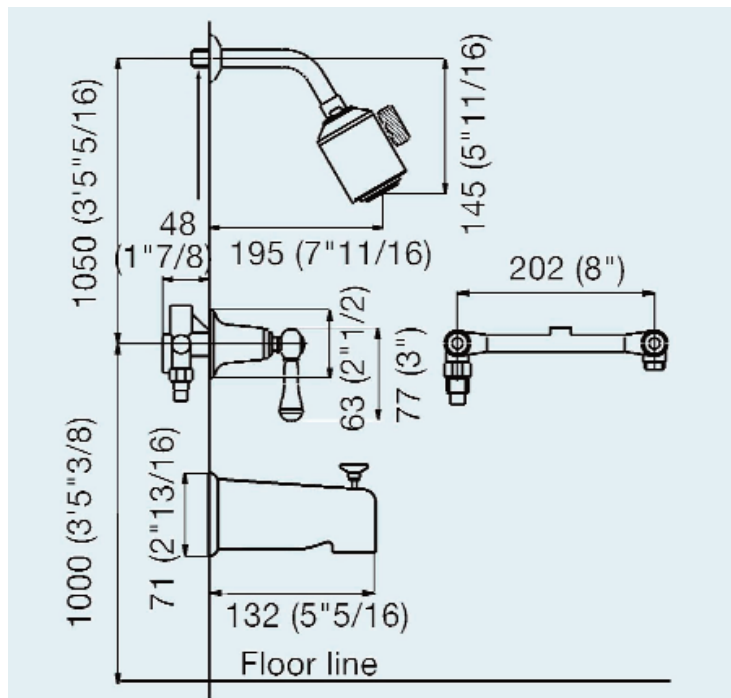

TOULOUSE 2-VALVE TUB/ SHOWER SET

Cat. No.
107/69

2-Valve Tub/Shower Set

Valve spread: 8"

Shower arm reach: 7 11/16"

Holes to drill in wall: 1 1/4"

.....

• Cleaning and Care Instructions:

Center of feed line to outside edge of wall:
Min. 1 11/16"
Max. 2 3/4"

Dimensions and specifications subject to change without notice.