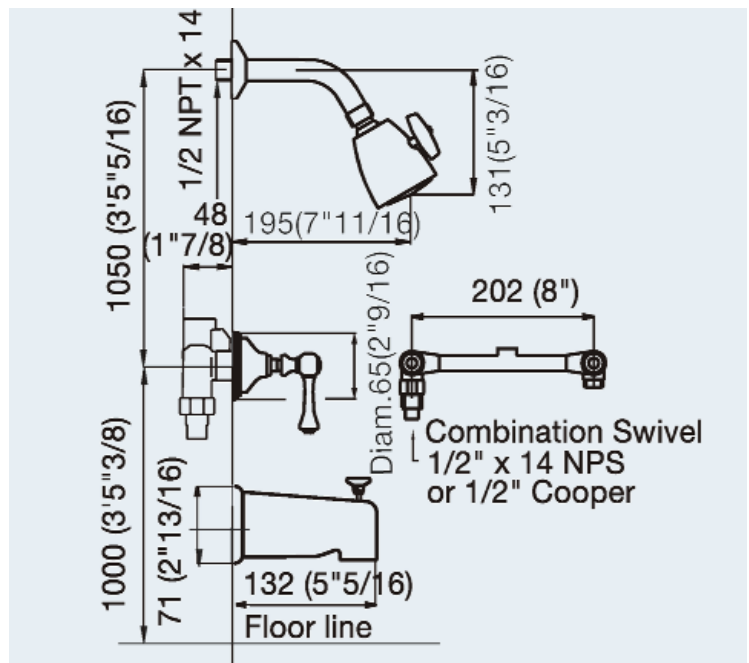

LIBERTY 2-VALVE TUB/ SHOWER SET

Cat. No.
107/46

2-Valve Tub/Shower Set

Valve spread: 8"

Shower arm reach: 7 11/16"

Holes to drill in wall: 1 1/4"

.....

• Cleaning and Care Instructions:

Center of feed line to outside edge of wall:
Min. 1 11/16"
Max. 2 3/4"

Dimensions and specifications subject to change without notice.