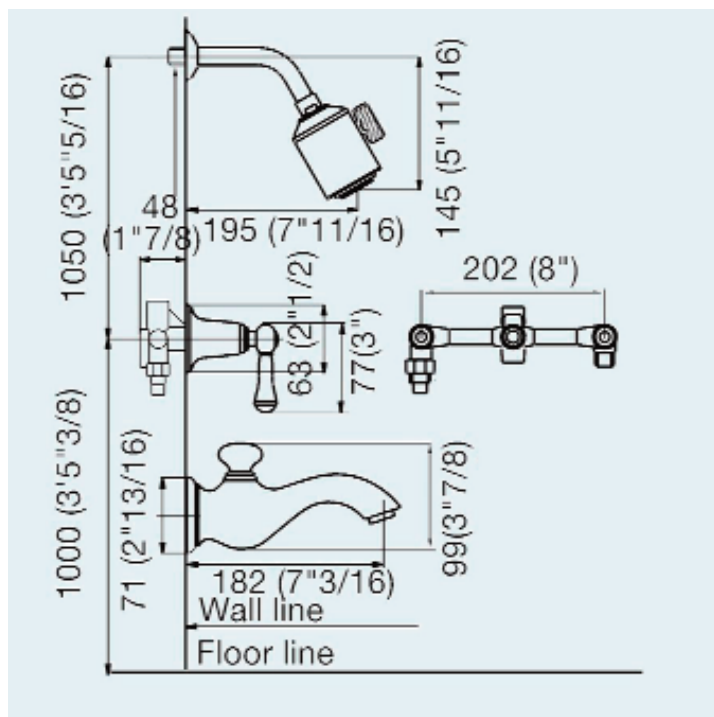

Dimensions and specifications subject to change without notice.