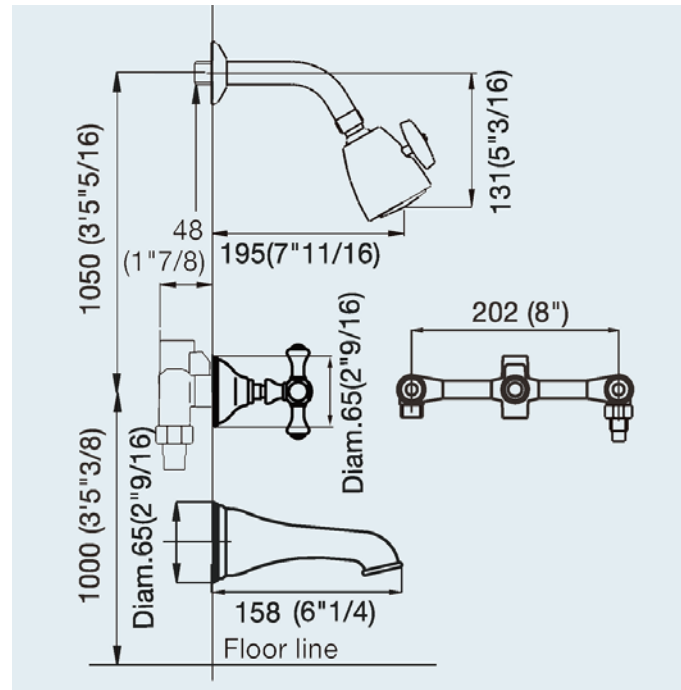

## 3-Valve Tub/Shower Set

Valve spread: 8"  
Shower arm reach: 7 11/16"  
Spout reach: 6 1/4"  
Holes to drill in wall: 1 1/4"

.....

• Cleaning and Care Instructions:

• We recommend you wipe your faucets dry after every use. This will prevent accumulation of mineral deposits left when water evaporates. Use a soft cloth for wiping all surfaces.

### Compliance Certification:

Meets or exceeds the following specifications:  
ASME A112.18.1-2003

.....

• We recommend that you check all water connections for leaks before closing the wall.

.....

Center of feed line to outside edge of wall:  
Min. 1 11/16"  
Max. 2 3/4"