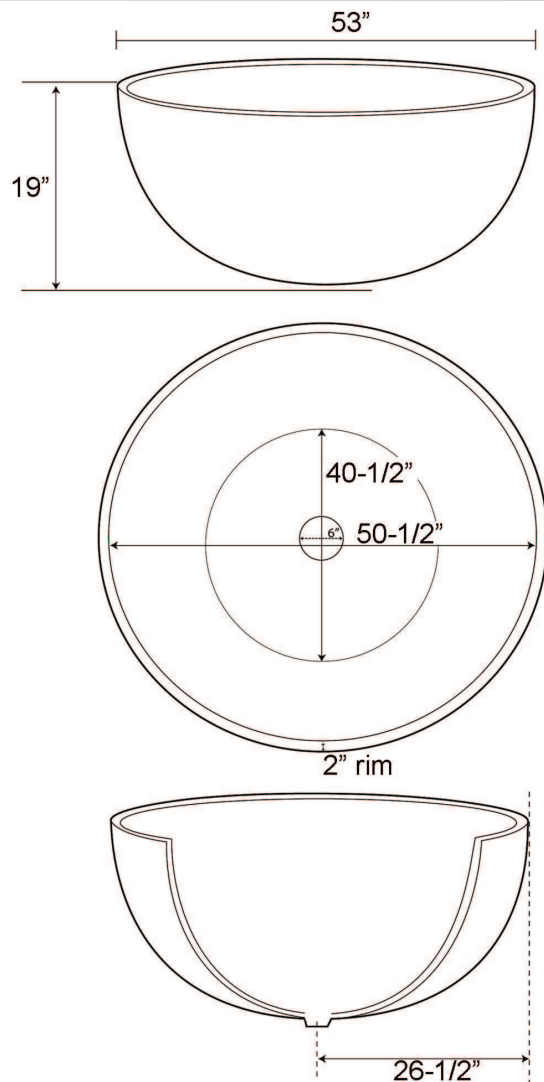

**HAMPTON  
ROUND RESIN  
SOAKING TUB**

Cat. No.  
RTRNDN53

Diameter: 53"  
Height: 19"

Water depth: 16" to top of tub

**The following is recommended for RTRNDN soaking tubs:**

- Faucets: part #7082 or 7088
- Use with Freestanding Bath Supplies: part #4502-PL
- Freestanding tub fillers: part #7901 or #7913

Gallon Capacity:	116
Shipping Weight:	375 lbs.
Empty Weight:	300 lbs.
Filled Weight:	1,269 lbs.

**Features:**

- ▶ Made of poly-resin blend that is the same color throughout
- ▶ Exterior has easy care matte finish
- ▶ Includes drain with matching oversized resin cover
- ▶ No faucet holes or overflow
- ▶ Tub is thoroughly inspected before shipment

**Tub Colors:**  
WH White

Dimensions of fixture are nominal and specifications subject to change without notice.